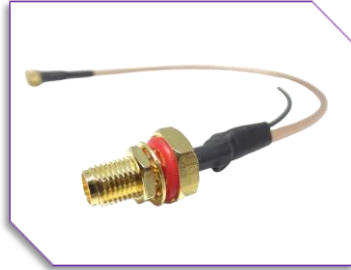

CONTACT US
Sherwood connects your life
Count on our 20 years of industry experience

GPS & GPS Combination Antennas

SA37
GPS Magnetic Mount

SA40
GPS Magnetic Mount

SA80
GSM & GPS Combination

SA80D
GSM & GPS Combination

SA-B1-02A
GPS & GLONASS

SA-B1-04A
GPS & GLONASS
Magnetic Mount

SA-B3-02A
GPS+LTE+WiFi 2.4GHz

SA-B3-04A
GPS+GSM+WiFi 2.4GHz

RF Coaxial Cable

SMA Cable

SMA Water Proof Cable

SMA Waterproof Cable
Stainless Steel for
corrosion resistant