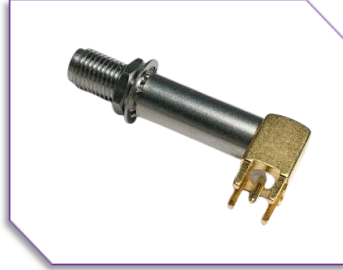

SMB Jack Cable

SMB Plug R/A Cable

U.F.L or IPEX Cable

CONTACT
US
Sherwood connects your life
Count on our 20 years of industry experience

RF Coaxial Connector

SMAP-J-R
SMA PCB Jack R/A

SMAP-R-JR-SUS/G
SMA PCB Jack Stainless Steel for corrosion resistant