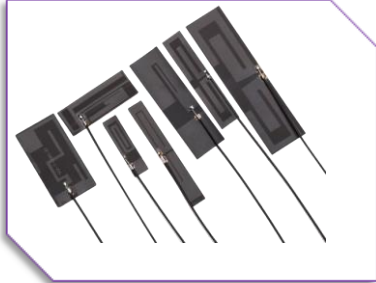

SA-P-05J-01
4G L=200mm

Sherwood

4G Antennas

SA-P-05K-01
4G Patch

SA-P-08A
4G R/A L=50MM

5G/6G Antennas

SA-05A-S1-01
5G Swivel L=195mm

SA-05A-Q1-01
6G Swivel L=172mm

CONTACT
US

Sherwood connects your life
Count on our 20 years of industry experience

Sherwood

Embedded Antennas

Flexible PCB Antenna

**SA-PB
PCB Antenna**

**SA-PB
PCB Antenna**

**SA-Hx
Helical Antenna**