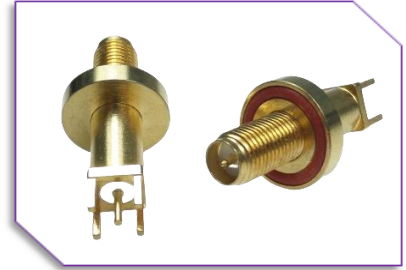

SA-B1-02A
GPS & GLONASS

SA-B1-04A
GPS & GLONASS
Magnetic Mount

SA-B3-02A
GPS+LTE+WiFi 2.4GHz

SA-B3-04A
GPS+GSM+WiFi 2.4GHz

RF Coaxial Cable

SMA Cable

SMA Water Proof Cable

SMA Waterproof Cable
Stainless Steel for
corrosion resistant

MMCX Cable

FME Cable

BNC Cable

TNC Cable

QMA Plug Coaxial Cable

Fakara Cable

Sherwood

RF Coaxial Cable

SMB Jack Cable

SMB Plug R/A Cable

U.F.L or IPEX Cable

CONTACT
US
Sherwood connects your life
Count on our 20 years of industry experience

RF Coaxial Connector

SMAP-J-R
SMA PCB Jack R/A

SMAP-R-JR-SUS/G
SMA PCB Jack Stainless Steel for corrosion resistant

SMA-F-RP-02-B
SMA PCB Panel Type with Oring

S2B
BNC PCB R/A Metal Body

S2G
BNC R/A Metal

S24
BNC PCB Straight

BNC-C
BNC Plug Crimp Type for Cable assembly

MCXP
MCX PCB Jack

CONTACT
US

Sherwood connects your life
Count on our 20 years of industry experience