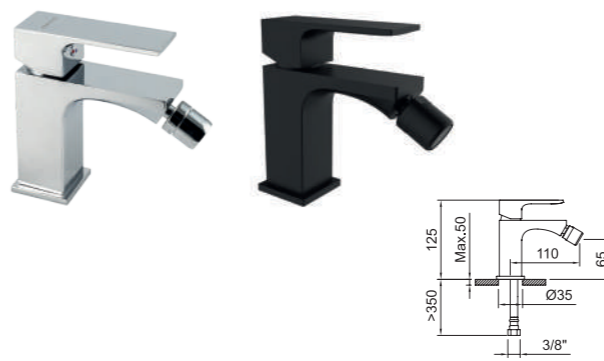

REF.	€	📦
60115 ● Cromado · Chrome	139,77	8
61176 ● Negro · Black	153,75	8

● 95244 ● 61177 ● 61287 ● 98774 ● 61179

BIDÉ 65
Bidet mixer 65

Bidé monomando con aireador a rótula y flexibles 3/8" >350mm.
Single-lever bidet mixer with swivel aerator and flexible hoses 3/8" >350mm.