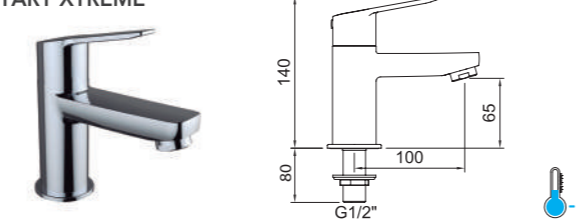

GRIFERÍA SIMPLE REPISA 65
Single tap 65

START XTREME

Grifo lavabo repisa 1/2" con aireador.
Deck mounted basin tap 1/2" with aerator.