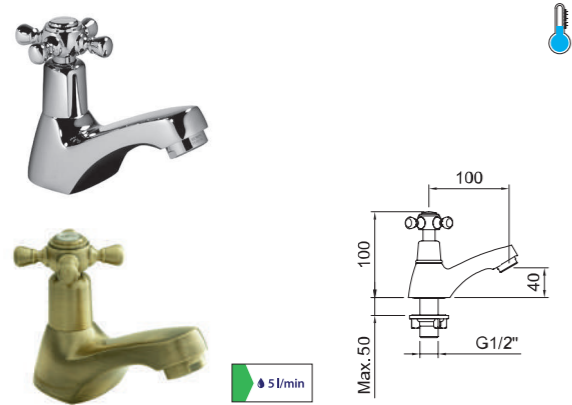

REF.	€	📦
98429 Cromado · Chrome	167,13	8

94600 60686

ACS

Acabados disponibles
Available finishes:

With2 Antigona

GRIFO SIMPLE REPISA 40
Single washbain tap 40

Grifo lavabo repisa 1/2" con aireador.
Deck mounted basin tap 1/2" with aerator.