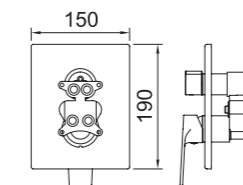

iclever 4 98742
Necesario - No incluido
Needed - Not included