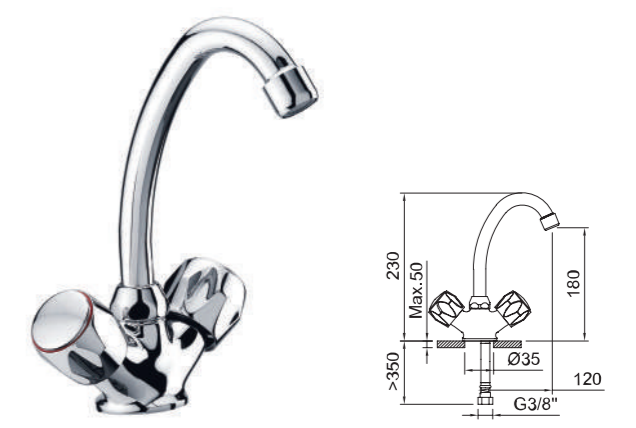

LAVABO 180
Basin mixer 180

Lavabo bimando con aireador y flexibles 3/8" >350mm.
Two-handed basin mixer with aerator and flexible hoses 3/8" >350mm.

REF.	€	📦
98354 Cromado · Chrome	59,44	12

● 96233 ● 96290 ● 96208 ● 60687
● 96232

ACS EPD®