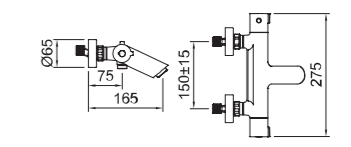

1. Incluye
   Includes
2. 60628
   - 60795
   - 60311
   - 61056
   - 61045
   - 61876

Baño-ducha termostático con aireador e inversor incorporado en la maneta de caudal.
Thermostatic bath-shower mixer with aerator and integrated shower diverter.

REF.	Color	€	Paquete
61011	Cromado · Chrome	197,05	6
61012	Cromado · Chrome	181,05	8
61896	Negro · Black	216,76	6
61897	Negro · Black	200,76	8

Acabados disponibles
Available finishes:

- Cromado
  Chrome
- Negro mate
  Matt black
- Gunmetal cepillado
  Brushed gunmetal
- Oro cepillado
  Brushed gold

Up! urban