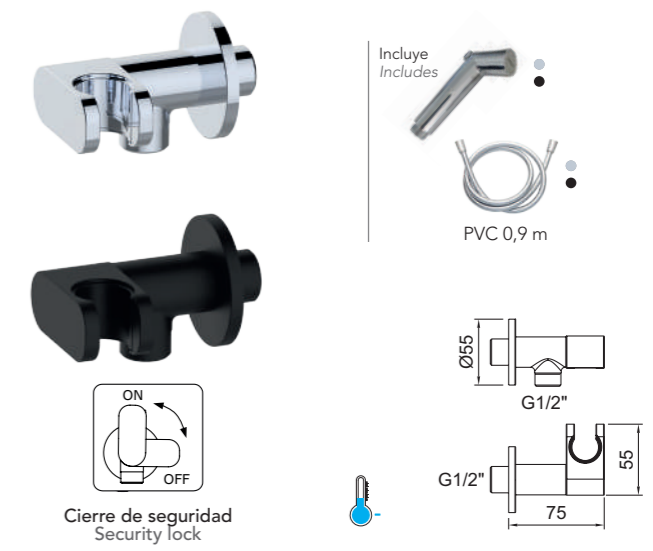

Ducha higiénica mural con soporte integrado. Wall mounted shattaf with support included.

REF.	€	📦
62466 Cromado · Chrome	36,00	12
62467 Negro · Black	39,60	12