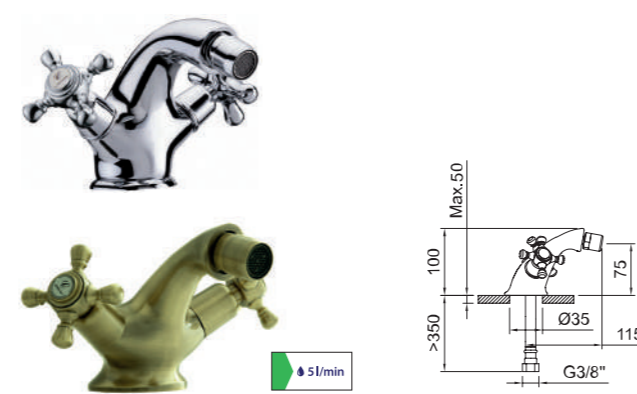

Bidé bimando con aireador a rótula y flexibles 3/8" >350mm.
Two-handed bidet mixer with swivel aerator and flexible hoses 3/8" >350mm.

REF.	€	📦
94475 Cromado · Chrome	78,87	12
97928 Cromado · Chrome	92,87	12
61768 Bronce · Bronze	102,53	12