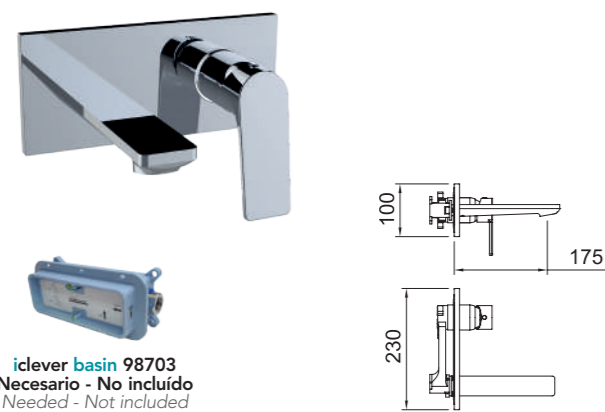

Lavabo monomando con aireador y flexibles 3/8" >350mm.
Single-lever basin mixer with aerator and flexible hoses 3/8" >350mm.

REF.	€	📦
62533 Cromado · Chrome	190,45	6
62534 Negro · Black	209,50	6

LAVABO EMPOTRAR
Concealed basin