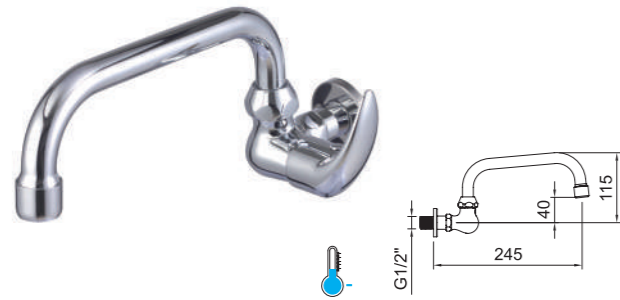

REF.	€	📦
97974 Cromado · Chrome 235 mm	50,89	12
92075 Cromado · Chrome 210 mm	50,89	12

GRIFO SIMPLE MURAL
Wall mounted single tap

PANAM URBAN

Grifo fregadero mural con aireador y caño conformado giratorio.
Wall-mounted sink with aerator and swivel tube spout.