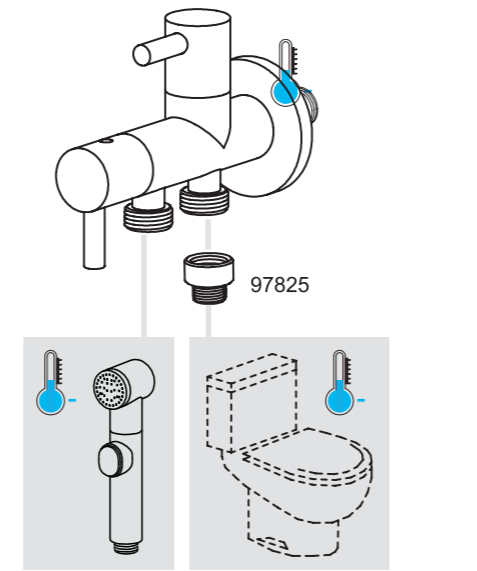

SHATTAF CAMEL

Ducha higiénica mural con salida cisterna.
Wall mounted shattaf with water tank outlet.

REF.	€	📦
97802 Cromado · Chrome	69,40	6

Ref. 97802

SHATTAF OASIS

Ducha higiénica mural con salida cisterna.
Wall mounted shattaf with water tank outlet.

REF.	€	📦
97803 Cromado · Chrome	64,30	6

Ref. 97803

SHATTAF SAHARA

Ducha higiénica mural con soporte integrado.
Wall mounted shattaf with support included.

REF.	€	📦
98442 Cromado · Chrome	56,91	20

Ref. 99442

SHATTAF TOUBKAL

Conjunto teléfono de ducha higiénica.
Shattaf handshower set.

REF.	€	📦
61119 Cromado · Chrome	26,86	20
61120 Negro · Black	38,13	20
62220 Gunmetal · Gunmetal	42,95	20
62221 Oro · Gold	42,95	20

SHATTAF SAHEL

Conjunto teléfono de ducha higiénica.
Shattaf handshower set.

REF.	€	📦
97809 Cromado · Chrome	18,41	20

SHATTAF NINA

Conjunto teléfono de ducha higiénica.
Shattaf handshower set.

REF.	€	📦
61131 Cromado · Chrome	37,45	20