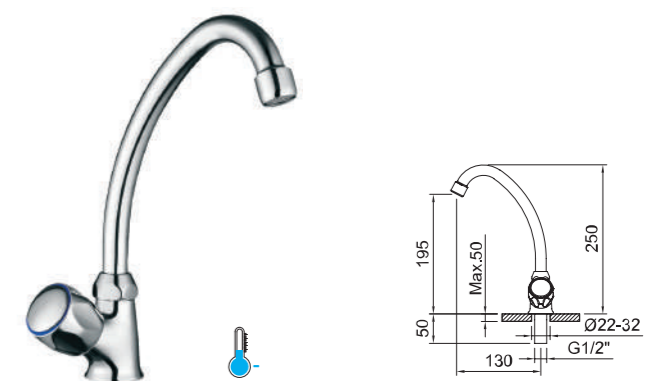

GRIFO SIMPLE REPISA
Single tap

WITH2 GUAYAMA 180

Grifo fregadero con aireador y caño conformado giratorio.
Deck mounted sink with aerator and swivel tube spout.

REF.	€	📦
99793	35,17	10