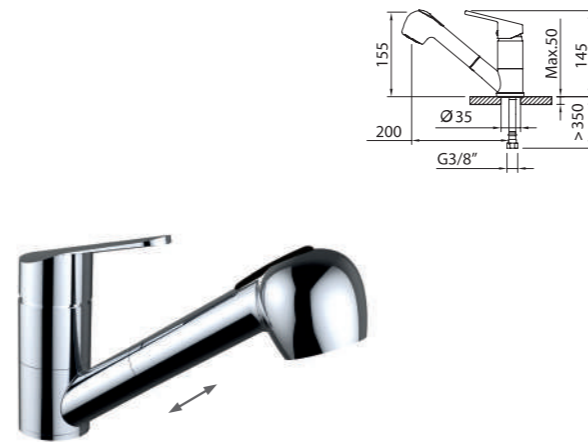

FREGADERO EXTRAÍBLE Pull-out sink mixer

MASTER

Fregadero monomando con aireador, extraíble, caño giratorio y flexibles 3/8" >350mm.
Single-lever sink mixer with aerator, pull-out handshower, swivel spout and flexible hoses 3/8" >350mm.

REF.	€	📦
61488 Cromado · Chrome	159,59	8