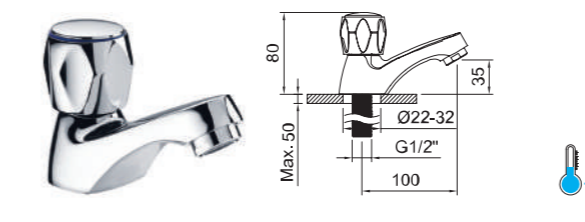

GRIFERÍA SIMPLE REPISA 35
Single tap 35

WITH2 GUAYAMA

Grifo lavabo repisa 1/2" con aireador.
Deck mounted basin tap 1/2" with aerator.