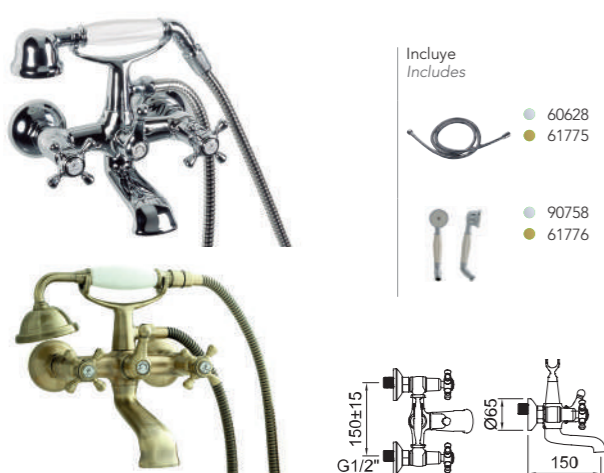

BAÑO-DUCHA
Bath-shower mixer