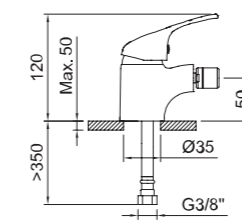

BIDÉ Bidet mixer

Bidé monomando con aireador a rótula y flexibles 3/8" >350mm.
Single-lever bidet mixer with swivel aerator and flexible hoses 3/8" >350mm.

REF.	€	📦
94696 Cromado · Chrome	58,26	12
97936 Cromado · Chrome	72,26	12