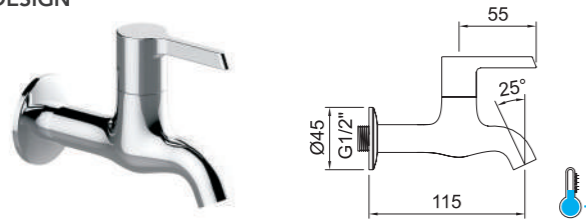

GRIFERÍA SIMPLE MURAL
Wall mounted single tap

DESIGN

Grifo mural 1/2".
Wall mounted tap 1/2".

REF.	€	📦
60696 Cromado · Chrome	22,91	30

GRIFERÍA DE FREGADERO Y LAVADERO
Sink and washing-machine tap

DESIGN

Grifo mural 1/2" con accesorio manguera.
Wall mounted tap 1/2" with hose fitting.