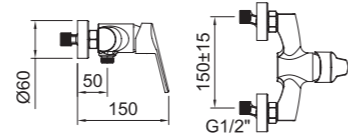

1. Incluye
   Includes
2. 99129
   - 60311
   - 99128