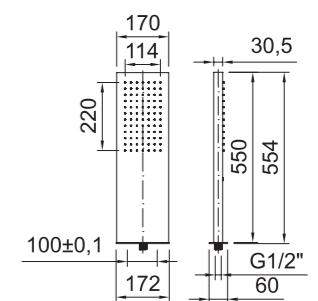

Rociador ducha mural VINCI
Wall mounted shower head

Fácil instalación
Easy installation

61047