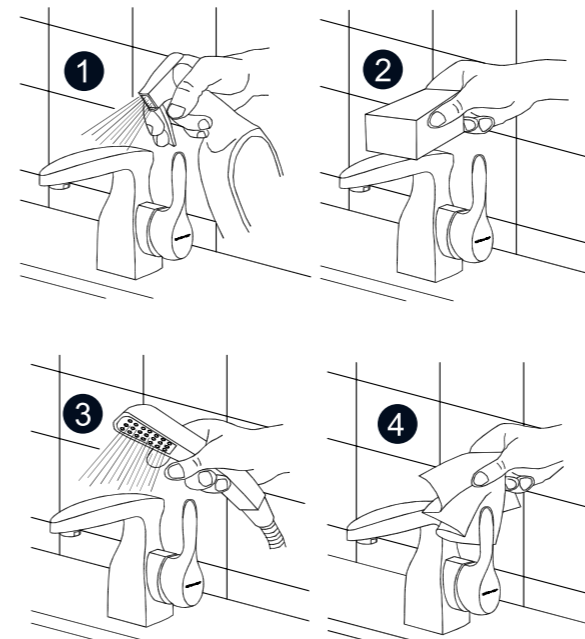

Mantenimiento Maintenance

1. Limpiar con detergente líquido.
  2. Utilizar una esponja, gamuza o paño suave.
  3. Aclarar la grifería con agua.
  4. Secar después de cada uso.
  5. NO utilizar productos ácidos o abrasivos (HCl, HNO3, H2SO4...).
2. Totalmente desaconsejado productos que contengan HCl, ácido clorhídrico (sulfmán), destruye el cromo en pocos segundos.
6. NO utilizar ningún tipo de estropajo.
4. Nuestra garantía no cubrirá los daños ocasionados por un uso inadecuado.

1. Clean with liquid detergent.
  2. Use a sponge, suede or soft flannel.
  3. Rinse the tap with water.
  4. Dry after every use.
  5. DO NOT use acids or abrasive products (HCl, HNO3, H2SO4...).
2. Products containing HCl, hydrochloric acid (muriatic acid) must be completely avoided, they destroy chrome in few seconds.
6. DO NOT use any type of scouring pad.
4. Our guarantee does not cover damage caused by any inappropriate use.