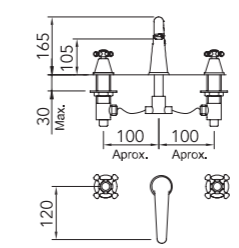

LAVABO REPISA 105
Three hole deck basin 105