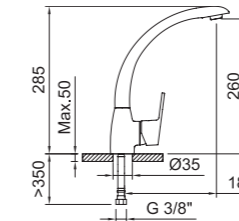

FREGADERO
Sink mixer

GO!

CAÑO FUNDIDO
CAST SPOUT