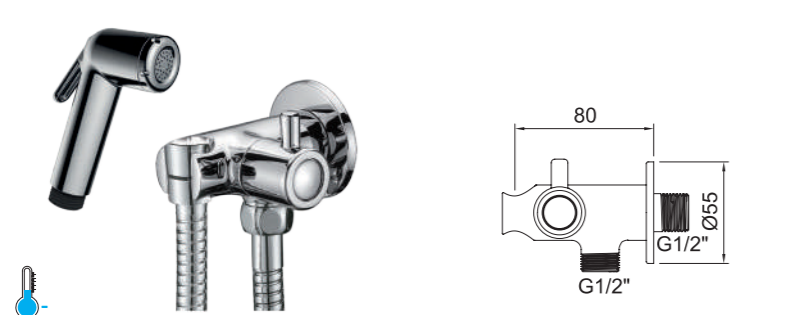

Ref. 97802

SHATTAF OASIS

Ducha higiénica mural con salida cisterna.
Wall mounted shattaf with water tank outlet.

REF.	€	📦
97803 Cromado · Chrome	64,30	6

Ref. 97803

SHATTAF SAHARA

Ducha higiénica mural con soporte integrado.
Wall mounted shattaf with support included.