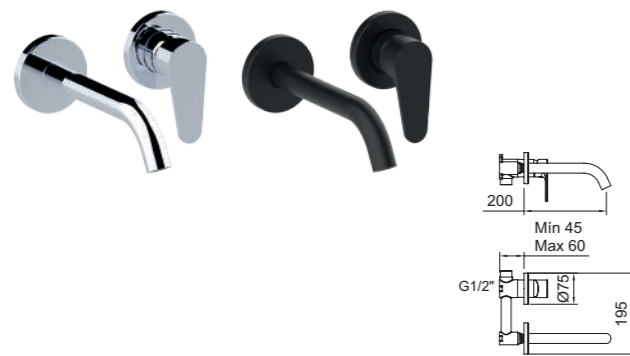

LAVABO EMPOTRAR
Concealed basin

Lavabo empotrar 1/2" con aireador.
Concealed basin mixer 1/2" with aerator.

REF.	Color	€	Q
62443	Cromado · Chrome	83,23	12
62444	Negro · Black	91,55	12

5 Year Warranty

Water Label 5 l/min BCO

ACS EPD

Accessories: 62453, 62454, 62451, 62452, 96205, 62107, 62110