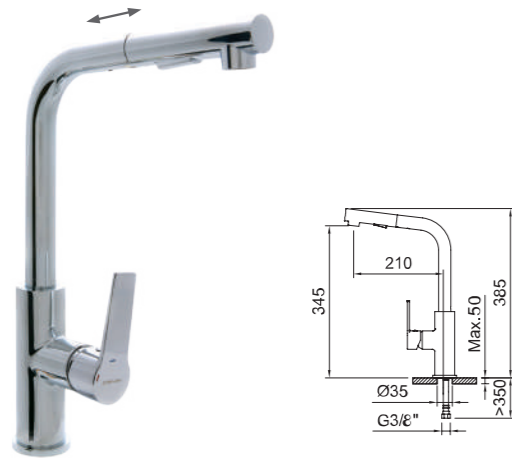

Extraíble / Pull-out

FREGADERO EXTRAÍBLE Pull-out sink mixer

ARTIC

Fregadero monomando con aireador, extraíble, caño giratorio y flexibles 3/8" >350mm.
Single-lever sink mixer with aerator, pull-out handshower, swivel spout and flexible hoses 3/8" >350mm.

REF.	€	📦
98689 Cromado · Chrome	216,89	4