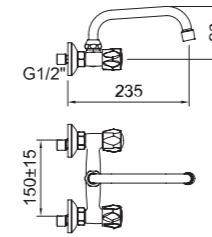

FREGADERO MURAL 150MM
Wall mounted single lever sink mixer 150 mm

WITH2 GUAYAMA 90