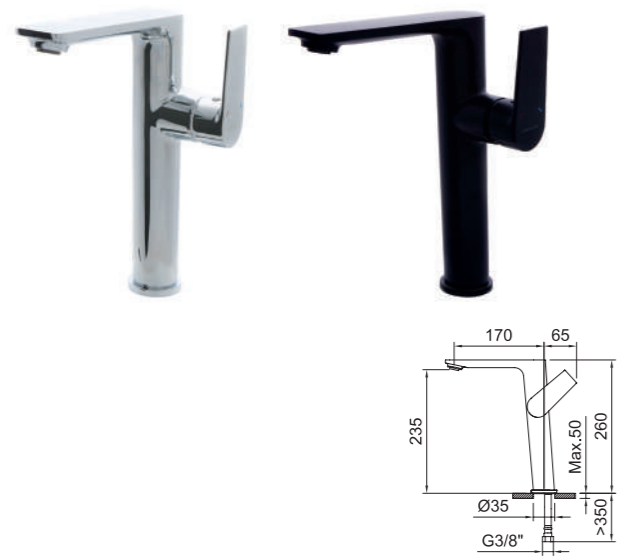

Lavabo monomando con aireador y flexibles 3/8" >350mm.
Single-lever basin mixer with aerator and flexible hoses 3/8" >350mm.

REF.	€	📦
62533 Cromado · Chrome	190,45	6
62534 Negro · Black	209,50	6

LAVABO EMPOTRAR
Concealed basin