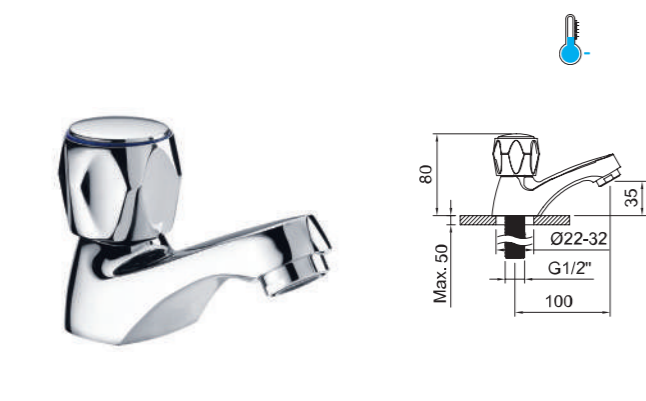

GRIFERÍA SIMPLE REPISA 35
Single tap 35

Grifo lavabo repisa 1/2" con aireador.
Deck mounted basin tap 1/2" with aerator.

REF.	€	📦
96097 Cromado · Chrome	29,98	24