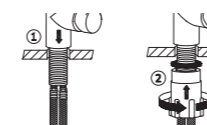

TECNOLOGÍA · TECHNOLOGY

WATERFALL
Efecto cascada
Waterfall effect

El efecto WATERFALL proporciona un cambio en la concepción de la grifería. El chorro realiza su estética y reproduce la fuerza innata de la naturaleza.

With our Waterfall effect we have introduced a new concept in bathroom mixers in which we achieved a higher level in design whilst simultaneously reproducing the force of nature.

PULL-OUT
Grifería extraíble
Pull-out mixers

Grifería de cocina con mango extraíble.
Mixer with pull-out extendable flexible spout.

EASY FIX
Fácil instalación, sin herramientas
Easy mixer installation tool

Dispositivo que permite el montaje con la mano, sin la necesidad de emplear herramientas.

This specialised tool enables a fast and easy DIY installation of Clever mixers without the need for additional tools.