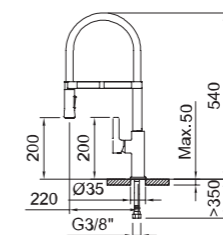

Incluye
Includes

1/2" Adaptador para tubo
PE 1/4" - 1/2" M
Adaptor for PE 1/4" -
1/2" M pipe.