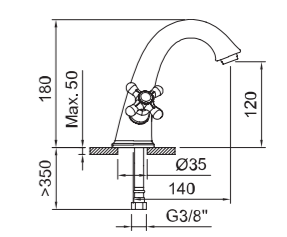

LAVABO 65
Basin mixer 65

LAVABO 120
Basin mixer 120

Lavabo bimando con aireador y flexibles 3/8" >350mm.
Two-handed basin mixer with aerator and flexible hoses 3/8" >350mm.

REF.	€	📦
94474 Cromado · Chrome	78,87	12
97927 Cromado · Chrome	92,87	12
61764 Bronce · Bronze	102,53	12