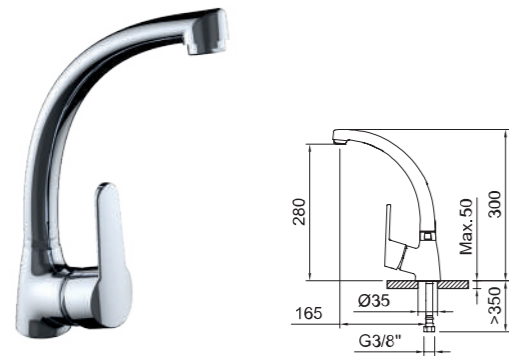

FREGADERO
Sink mixer

MASTER