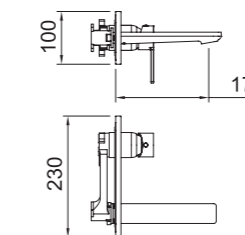

LAVABO EMPOTRAR
Concealed basin

iclever basin 98703
Necesario - No incluido
Needed - Not included

Lavabo empotrar 1/2" con aireador.
Concealed basin mixer 1/2" with aerator.

REF.	€	📦
62226 Cromado · Chrome	140,00	6
98703 iclever basin	133,05	6

BIDÉ 65
Bidet mixer 65