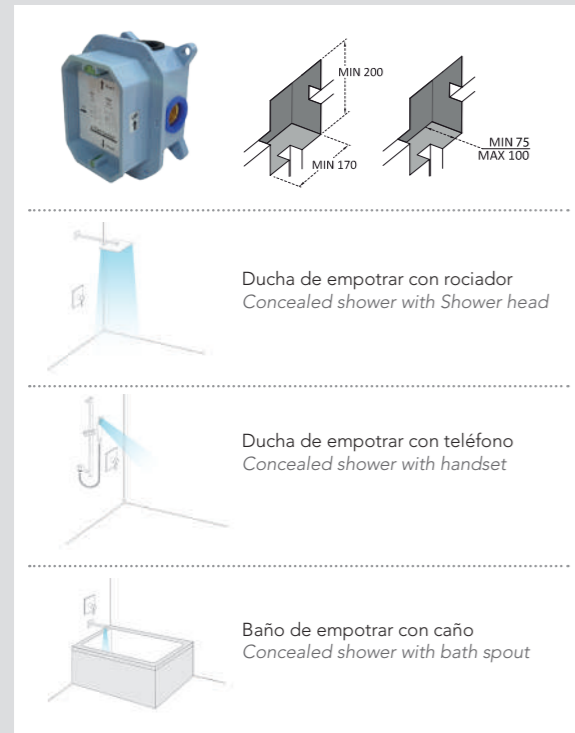

Ducha empotrada con caja de preinstalación iclever
Concealed iclever bath-shower mixer with pre-installation box

1 VÍA
outlet

iclever 2 - Ref.98711
Para ducha empotrada 1 vía
For the concealed bath-shower 1 outlet diverter