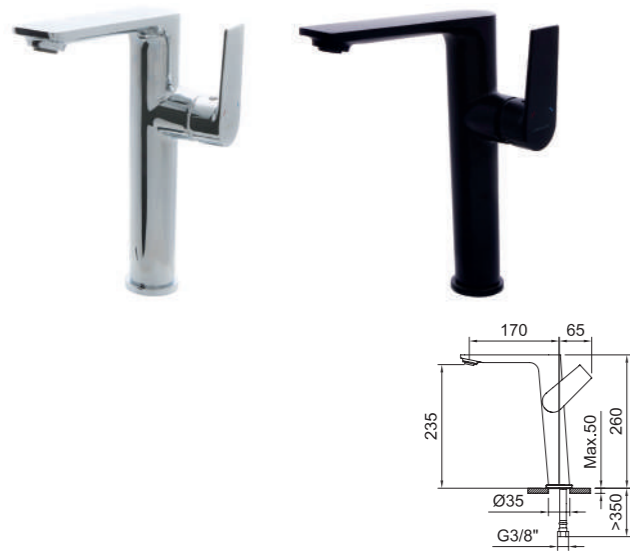

60100
Agora xtreme

Acabados disponibles
Available finishes:

Cromado
Chrome

Negro mate
Matt black

Agora xtreme

LAVABO 235
Basin mixer 235

Lavabo alto monomando con aireador y flexibles 3/8" >350mm.
Single-lever tall basin mixer with aerator and flexible hoses 3/8" >350mm.