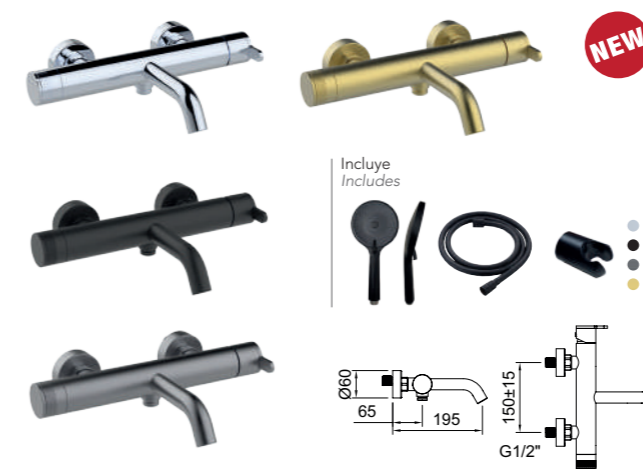

BAÑO-DUCHA
Bath-shower mixer

Baño-ducha monomando con aireador e inversor cerámico.
Bath-shower mixer single-lever with aerator and ceramic diverter.

REF.	€	📦
62316 Cromado · Chrome	151,00	8
62317 Negro · Black	151,00	8
62318 Gunmetal · Gunmetal	151,00	8
62319 Oro · Gold	151,00	8

62394 62364 62368 96205
62365 62369
62366 62370
62367 62371