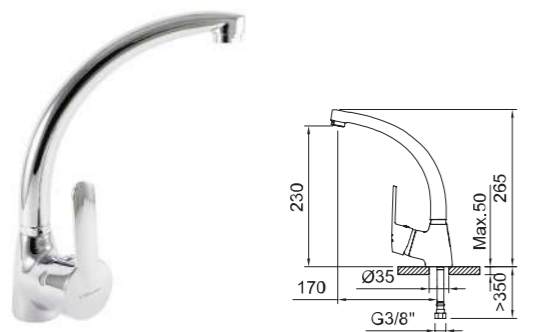

FREGADERO
Sink mixer

S12 URBAN