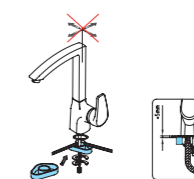

This robust under-sink base provides additional support for Clever kitchen mixers and prevents lateral movement.

TECNOLOGÍA · TECHNOLOGY

CERAMIC CONTROL
 Montura/Cartucho inversor con discos cerámicos
 Headwork/Diverter cartridge with ceramic disc