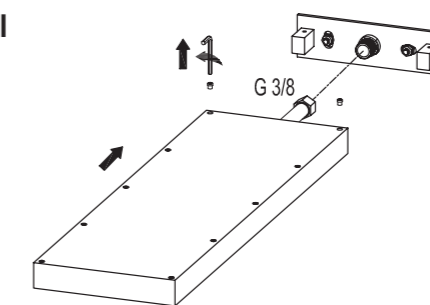

Rociador ducha mural VINCI
Wall mounted shower head

Fácil instalación
Easy installation

61047