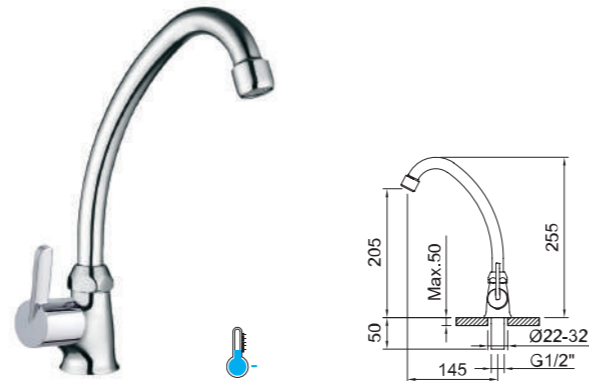

GRIFO SIMPLE REPISA
Single tap

S12 URBAN

Grifo fregadero repisa con aireador y caño conformado giratorio.
Deck mounted sink with aerator and swivel tube spout.

REF.	€	📦
98992	35,17	8