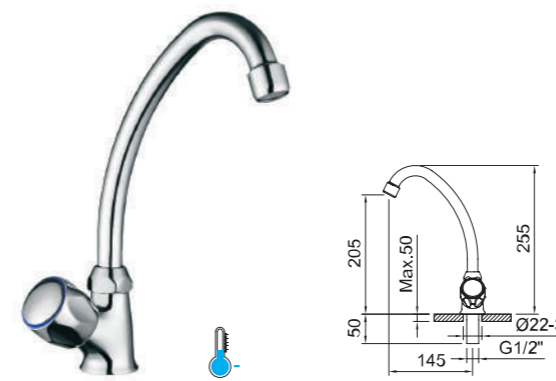

GRIFO SIMPLE REPISA
Single tap

WITH2 GUAYAMA 90