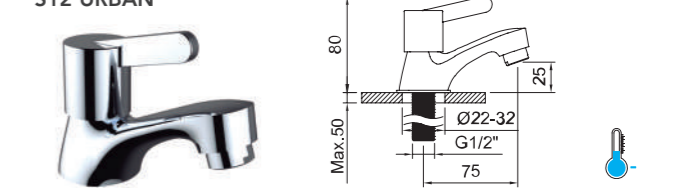

GRIFO SIMPLE REPISA 25
Single washbain tap 25

S12 URBAN

Grifo lavabo repisa 1/2" con aireador.
Deck mounted basin tap 1/2" with aerator.