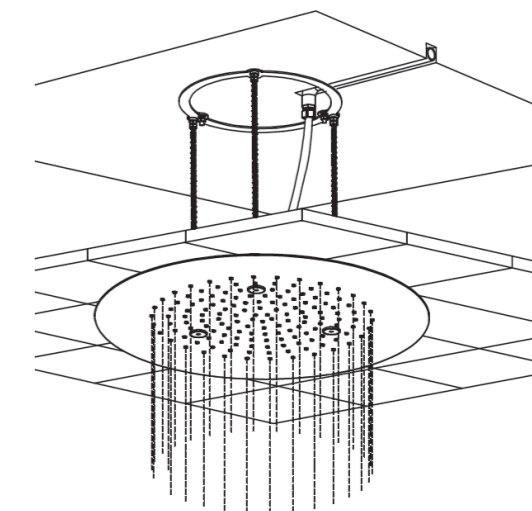

50 CM DE ROCIADOR DE GRAN FORMATO
Redondo o cuadrado para elegir según el estilo del baño.

50 cm of large format shower head
Round or square to choose according to the bathroom style.

100% INTEGRADO EN EL TECHO
Acabado enrasado.

100% integrated into the ceiling
Concealed finished.

CAUDAL MÍNIMO DE 16L/MIN A 3 BAR
Máximo confort.

Minimum flow of 16l / min at 3 bar
Maximum comfort.

ACERO INOXIDABLE CALIDAD 304
Duradero en el tiempo.

Stainless steel quality 304
Lasting nature.

Vídeo de uso
Video

Vídeo de instalación
Installation video