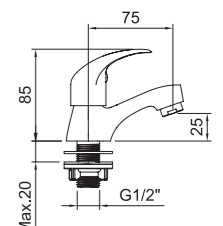

GRIFO SIMPLE REPISA 25 Single washbain tap 25

Grifo lavabo repisa 1/2" con aireador.
Deck mounted basin tap 1/2" with aerator.

REF.	€	📦
98458 Cromado · Chrome	29,98	48

Acabados disponibles
Available finishes:

Panam urban