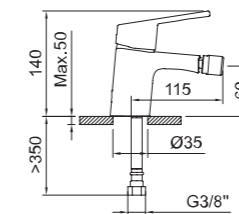

BIDÉ 60
Bidet mixer 60

Bidé monomando con aireador a rótula y flexibles 3/8" >350mm.
Single-lever bidet mixer with swivel aerator and flexible hoses 3/8" >350mm.

REF.	€	📦
61732 Cromado · Chrome	77,18	12
61733 Cromado · Chrome	91,18	12