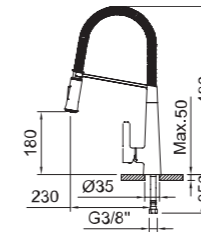

FREGADERO
Sink mixer

CHEF SLIM

Ø25 CARTUCHO
Ø25 CARTRIDGE

Fregadero monomando con aireador, caño giratorio y flexibles 3/8" >350mm.
Single-lever sink mixer with aerator, swivel spout and flexible hoses 3/8" >350mm.

REF.	€	📦
60143 Cromado · Chrome	180,40	4
60146 Negro · Black	198,44	4
60144 Níquel · Nickel	198,44	4
62121 Gunmetal · Gunmetal	198,44	4

FREGADERO
Sink mixer

CHEF 4

Fregadero monomando con aireador, caño giratorio y flexibles 3/8" >350mm.
Single-lever sink mixer with aerator, swivel spout and flexible hoses 3/8" >350mm.

REF.	€	📦
99443 Cromado · Chrome	247,03	4

FREGADERO
Sink mixer

CHEF METAL

Fregadero monomando con aireador, caño giratorio y flexibles 3/8" >350mm.
Single-lever sink mixer with aerator, swivel spout and flexible hoses 3/8" >350mm.

REF.	€	📦
61180 Cromado · Chrome	309,86	4

FREGADERO
Sink mixer

Fregadero monomando con aireador, caño giratorio y flexibles 3/8" >350mm.
Single-lever sink mixer with aerator, swivel spout and flexible hoses 3/8" >350mm.

REF.	€	📦
99444 Cromado · Chrome	339,99	4

FREGADERO
Sink mixer

CHEF AGORA

Fregadero monomando con aireador, caño giratorio y flexibles 3/8" >350mm.
Single-lever sink mixer with aerator, swivel spout and flexible hoses 3/8" >350mm.

REF.	€	📦
98764 Cromado · Chrome	280,75	4

FREGADERO
Sink mixer

Fregadero monomando con aireador, caño giratorio y flexibles 3/8" >350mm.
Single-lever sink mixer with aerator, swivel spout and flexible hoses 3/8" >350mm.

REF.	€	📦
99733 Blanco cromado · White chrome	249,63	8
99735 Cromado · Chrome	226,94	8