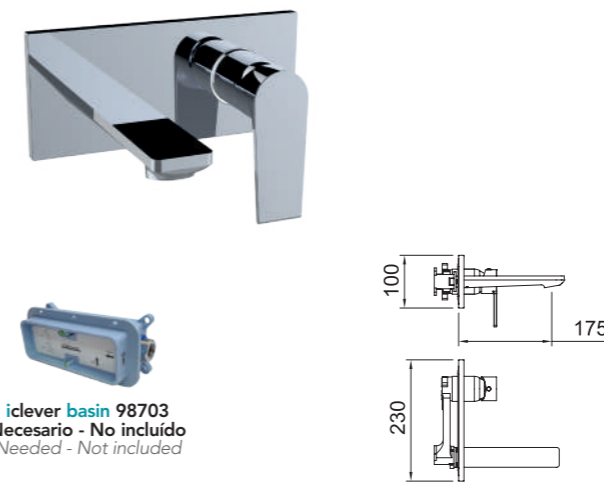

LAVABO EMPOTRAR
Concealed basin

iclever basin 98703
Necesario - No incluido
Needed - Not included

Lavabo empotrar 1/2" con aireador.
Concealed basin mixer 1/2" with aerator.

REF.	€	📦
62224 Cromado · Chrome	140,00	6
98703 iclever basin	133,05	6