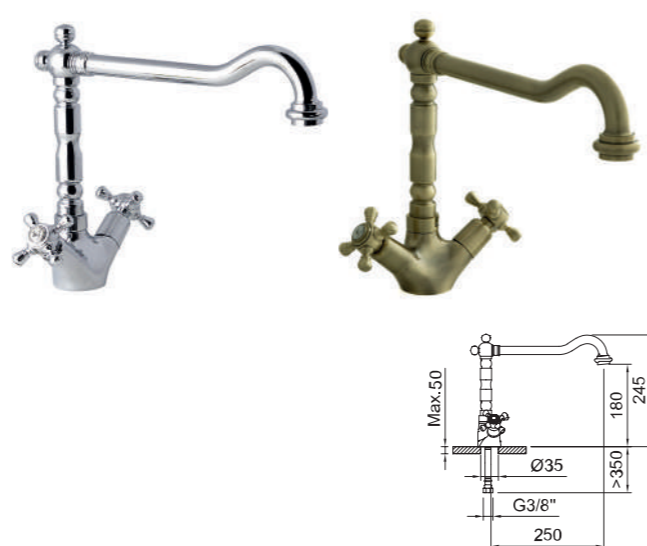

REF.	€	📦
92049 Cromado · Chrome	71,27	8
61771 Bronce · Bronze	92,65	8

FREGADERO Sink mixer

WITH2 ANTIGONA

Fregadero bimando con aireador, caño conformado giratorio y flexibles 3/8" >350mm.
Two-handed sink mixer with aerator, swivel tube spout and flexible hoses 3/8" >350mm.