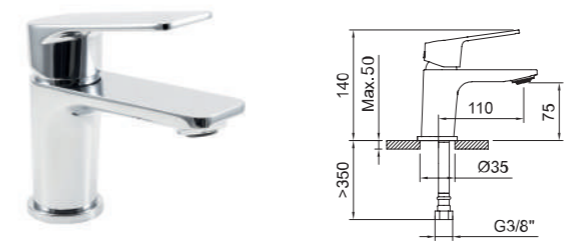

LAVABO 75 Basin mixer 75

Lavabo monomando con aireador y flexibles 3/8" >350mm.
Single-lever basin mixer with aerator and flexible hoses 3/8" >350mm.

REF.	Color	€	Stock
61403	Cromado · Chrome	88,74	12
61404	Cromado · Chrome	101,74	12

NF E00Ch3A3U3 ACS EPD®