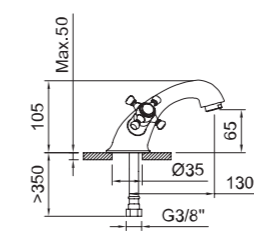

LAVABO 65
Basin mixer 65

LAVABO 120
Basin mixer 120

Lavabo bimando con aireador y flexibles 3/8" >350mm.
Two-handed basin mixer with aerator and flexible hoses 3/8" >350mm.

REF.	€	📦
94474 Cromado · Chrome	78,87	12
97927 Cromado · Chrome	92,87	12
61764 Bronce · Bronze	102,53	12