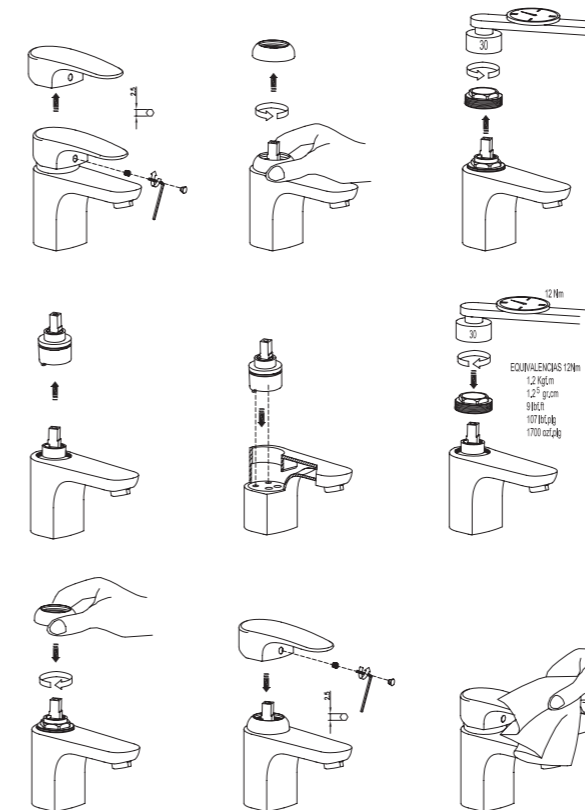

Cambio cartucho Change cartridge

1. Sacar tornillo
2. Sacar maneta, desenroscar embellecedor
3. Sacar embellecedor, desenroscar tuerca
4. Sacar tuerca
5. Sacar cartucho, limpiar interior grifo
6. Cambiar cartucho, montar piezas.

1. Remove screw
2. Remove handle, unscrew the rosette
3. Remove the rosette and unscrew the nut
4. Remove nut
5. Cartridge Remove, clean inside faucet
6. Replace cartridge, assemble parts.