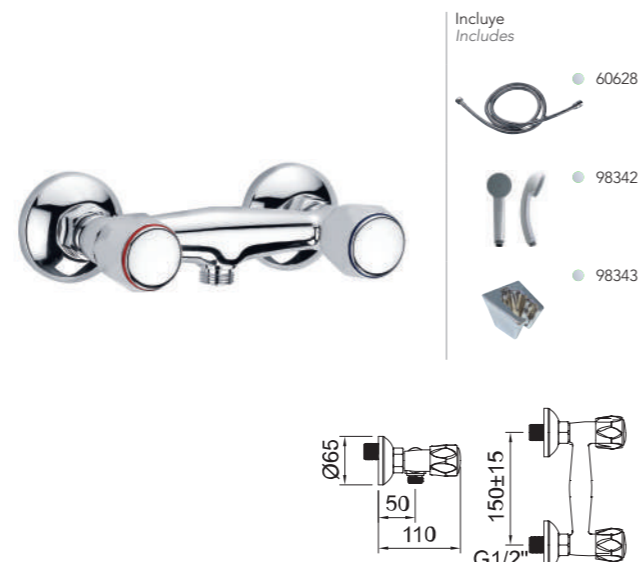

DUCHA
Shower mixer

Ducha bimando.
Two-handed shower mixer.

REF.	€	📦
96087 Cromado · Chrome	69,05	12