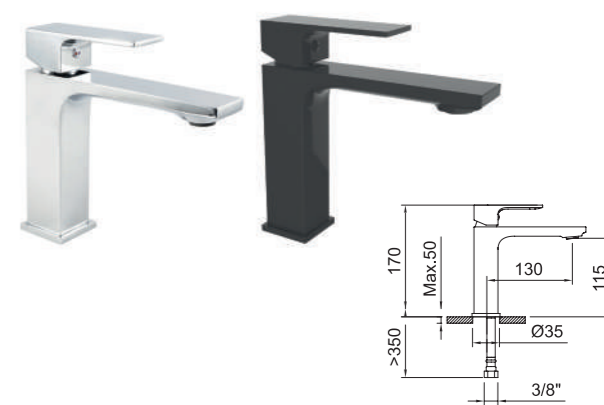

Lavabo monomando con aireador y flexibles 3/8" >350mm.
Single-lever basin mixer with aerator and flexible hoses 3/8" >350mm.

REF.	€	📦
60115 ● Cromado · Chrome	139,77	8
61176 ● Negro · Black	153,75	8

● 95244 ● 61177 ● 61287 ● 98774 ● 61179