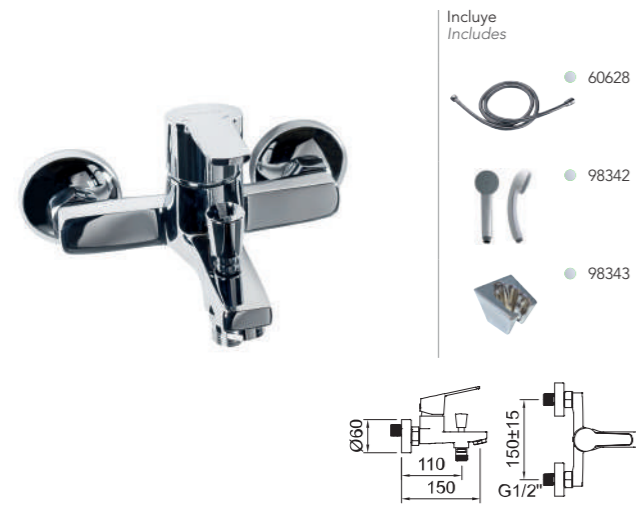

BAÑO-DUCHA
Bath-shower mixer