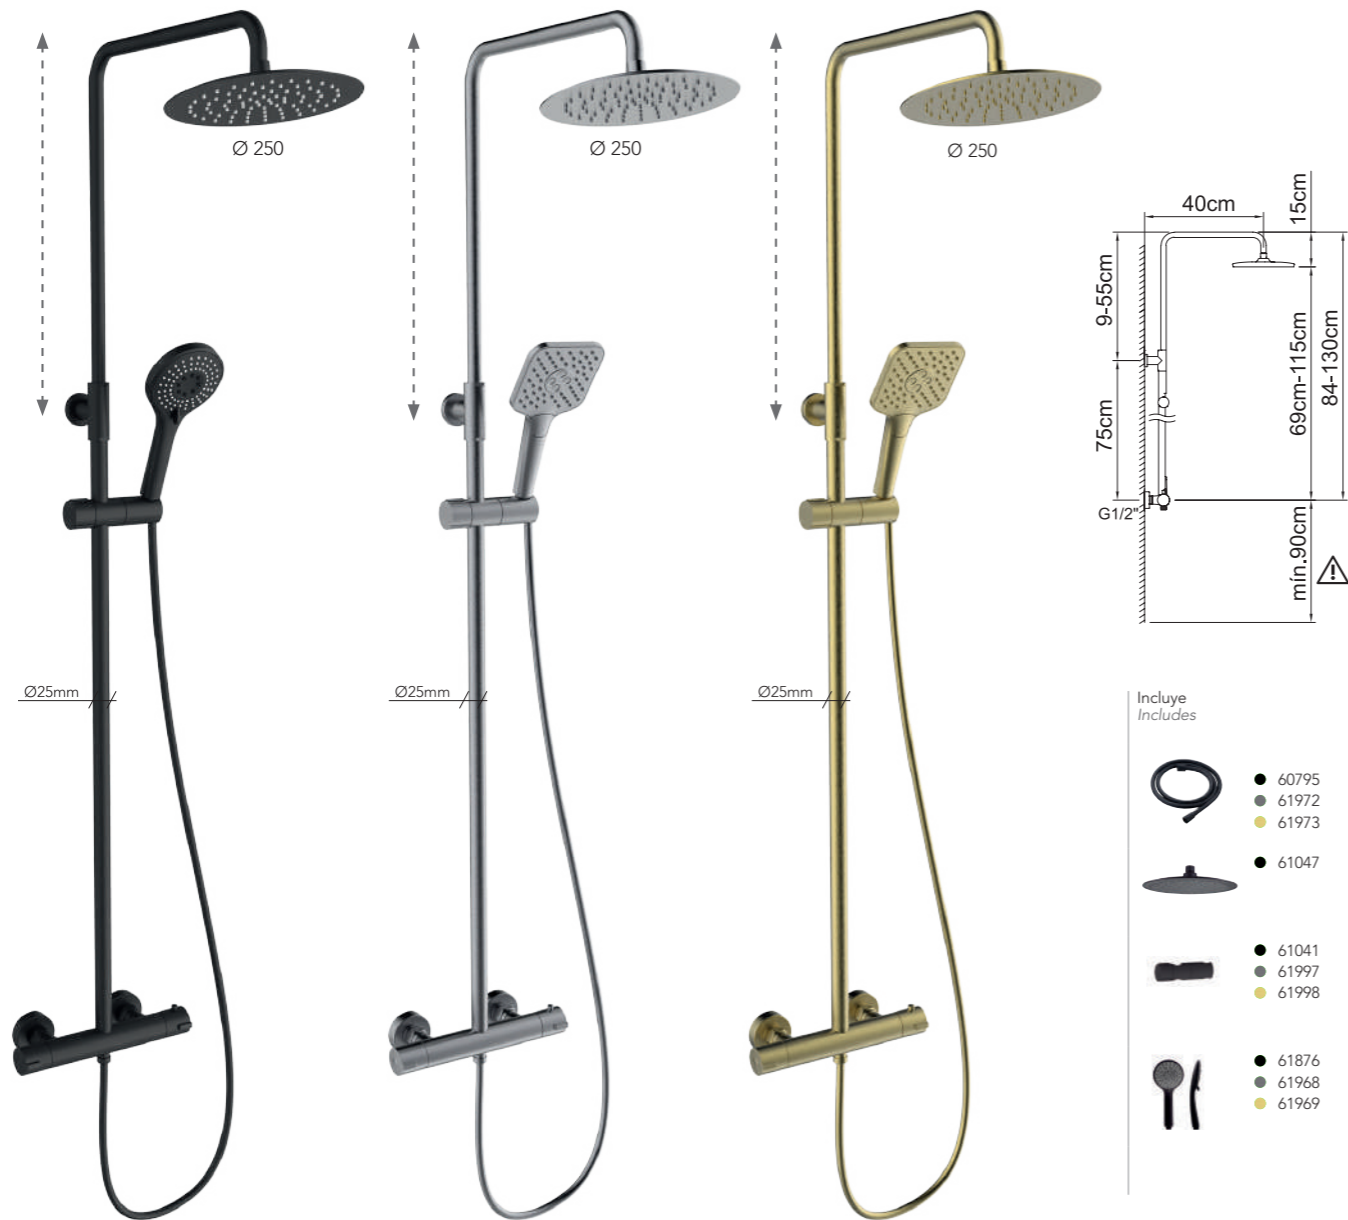

CONJUNTO DE DUCHA TERMOSTÁTICO EXTENSIBLE

Thermostatic extensible shower system

UP! urban