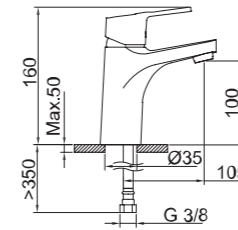

REF.	Color	€	Q
62441	Cromado · Chrome	87,29	8
62442	Negro · Black	96,02	8

5 Year Warranty

Water Label 2V

ACS EPD

Accessories: 62447, 62448, 62107, 62110, 62449, 62450, 96205

LAVABO 100
Basin mixer 100

Lavabo monomando con aireador y flexibles 3/8" >350mm.
Single-lever basin mixer with aerator and flexible hoses 3/8" >350mm.