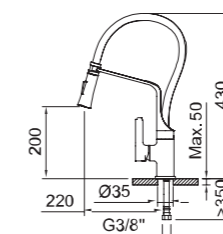

FREGADERO
Sink mixer