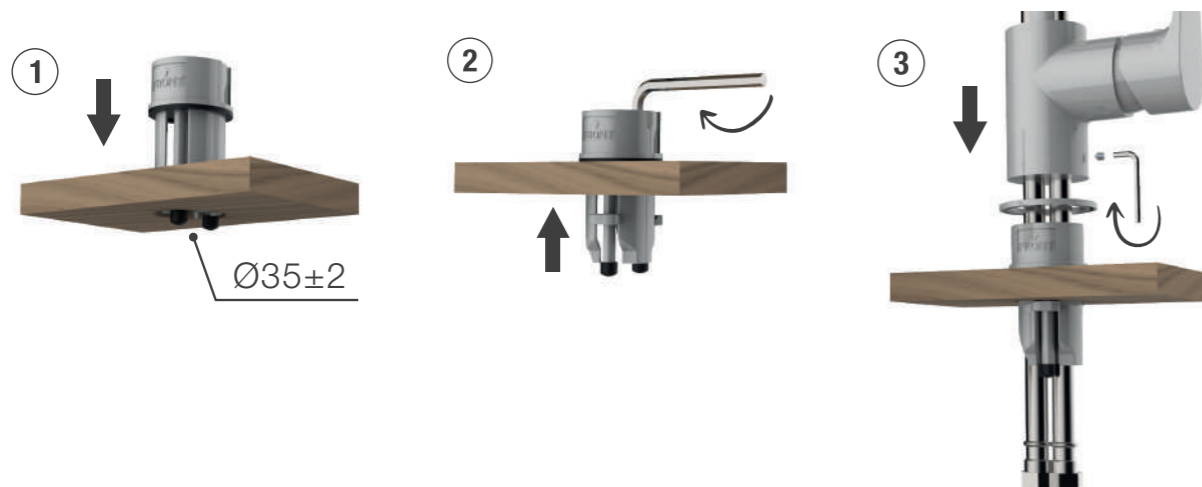

TOP FIX
Sistema de fijación
TOP FIX

TOP FIX fixation system
61790-61791