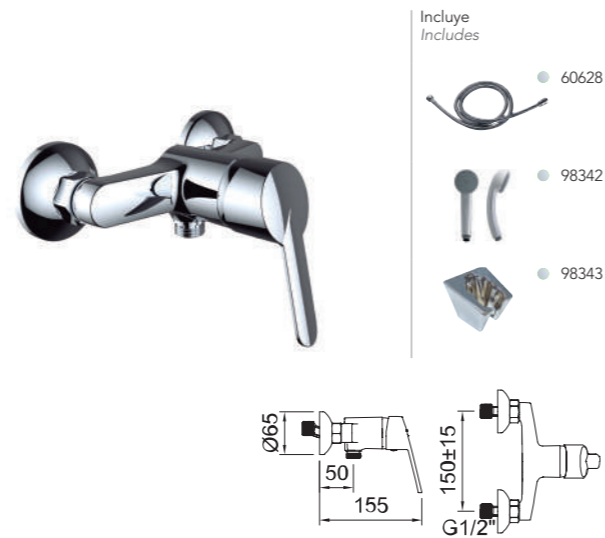

DUCHA
Shower mixer

Ducha monomando.
Single-lever shower mixer.

REF.	€	📦
98333 Cromado · Chrome	77,72	8
98341 Cromado · Chrome	68,72	8