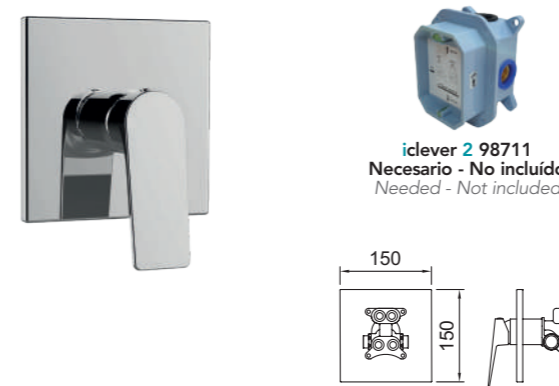

Ducha monomando empotrar 1/2".
Concealed single-lever shower mixer 1/2".

REF.	€	📦
61414 Cromado · Chrome	104,00	6
98711 iclever 2	92,91	6