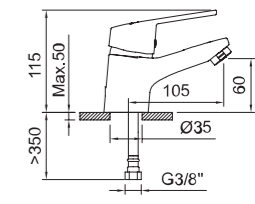

LAVABO 60 Basin mixer 60

Lavabo monomando con aireador y flexibles 3/8" >350mm.
Single-lever basin mixer with aerator and flexible hoses 3/8" >350mm.

REF.	€	📦
98330 Cromado · Chrome	58,26	12
98337 Cromado · Chrome	72,26	12

95174 60686 98237