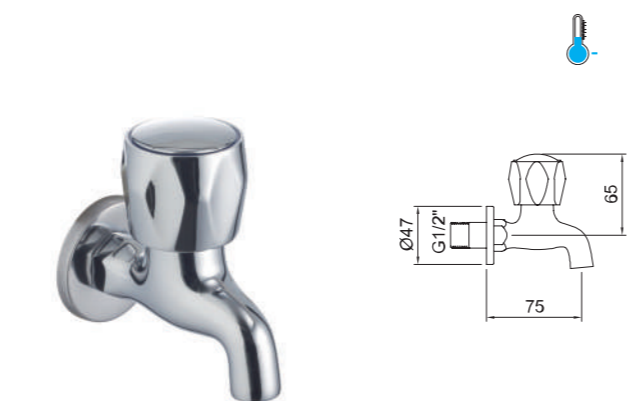

GRIFERÍA SIMPLE MURAL
Wall mounted single tap

Grifo lavabo mural 1/2".
Wall mounted basin tap 1/2\".

REF.	€	📦
98451 Cromado · Chrome	29,98	72