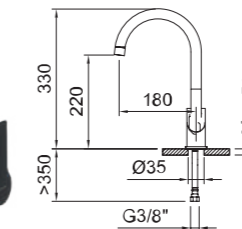

FREGADERO
Sink mixer

GO!2