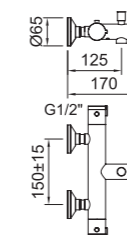

BAÑO-DUCHA TERMOSTÁTICO
Thermostatic bath-shower mixer

GO! Therm

Baño-ducha termostático con aireador e inversor.
Thermostatic bath-shower mixer with aerator and diverter.