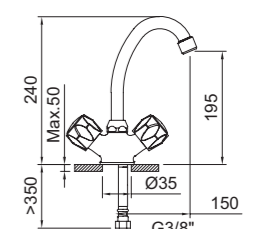

FREGADERO
Sink mixer

WITH2 GUAYAMA 180