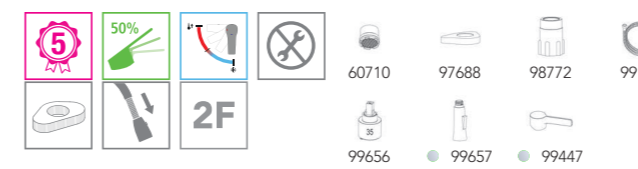

Fregadero monomando con aireador, extraíble, caño giratorio y flexibles 3/8" >350mm.
Single-lever sink mixer with aerator, pull-out handshower, swivel spout and flexible hoses 3/8" >350mm.

REF.		€	📦
99442	● Cromado · Chrome	280,75	4

FREGADERO EXTRAÍBLE
Pull-out sink mixer