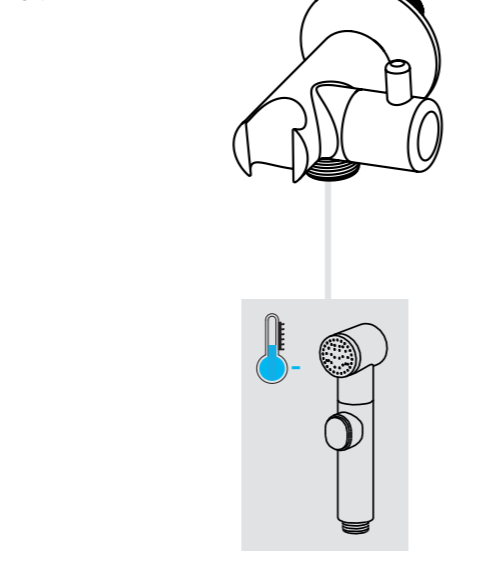

SHATTAF CAMEL

Ducha higiénica mural con salida cisterna.
Wall mounted shattaf with water tank outlet.

REF.	€	📦
97802 Cromado · Chrome	69,40	6

Ref. 97802

SHATTAF OASIS

Ducha higiénica mural con salida cisterna.
Wall mounted shattaf with water tank outlet.

REF.	€	📦
97803 Cromado · Chrome	64,30	6

Ref. 97803

SHATTAF SAHARA

Ducha higiénica mural con soporte integrado.
Wall mounted shattaf with support included.

REF.	€	📦
98442 Cromado · Chrome	56,91	20

Ref. 99442

SHATTAF TOUBKAL

Conjunto teléfono de ducha higiénica.
Shattaf handshower set.

REF.	€	📦
61119 Cromado · Chrome	26,86	20
61120 Negro · Black	38,13	20
62220 Gunmetal · Gunmetal	42,95	20
62221 Oro · Gold	42,95	20

SHATTAF SAHEL

Conjunto teléfono de ducha higiénica.
Shattaf handshower set.

REF.	€	📦
97809 Cromado · Chrome	18,41	20

SHATTAF NINA

Conjunto teléfono de ducha higiénica.
Shattaf handshower set.

REF.	€	📦
61131 Cromado · Chrome	37,45	20