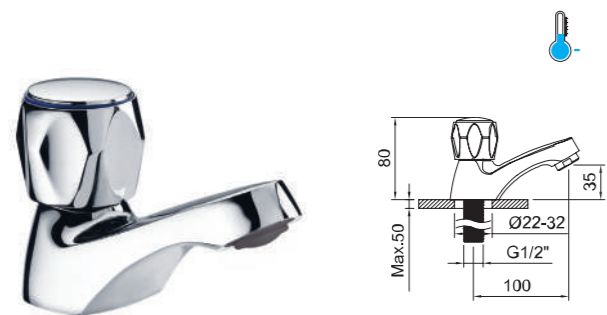

GRIFERÍA SIMPLE REPISA 35
Single tap 35