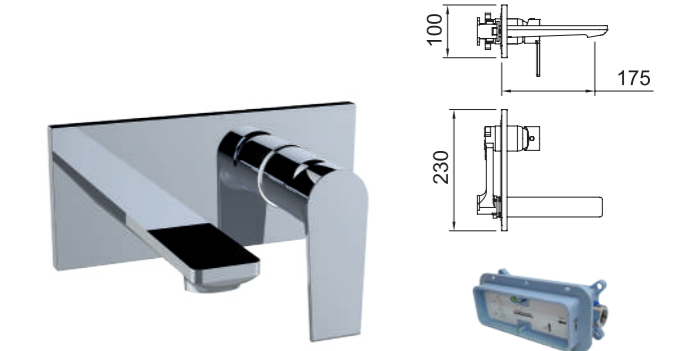

AGORA XTREME

iclever basin 98703
Necesario - No incluido
Needed - Not included

Lavabo empotrar 1/2" con aireador.
Concealed basin mixer 1/2" with aerator.

REF.	€	📦
62224 Cromado · Chrome	140,00	6
98703 iclever basin	133,05	6

LAVABO EMPOTRAR

Concealed basin