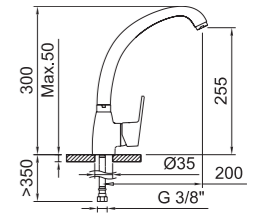

FREGADERO
Sink mixer

GO!