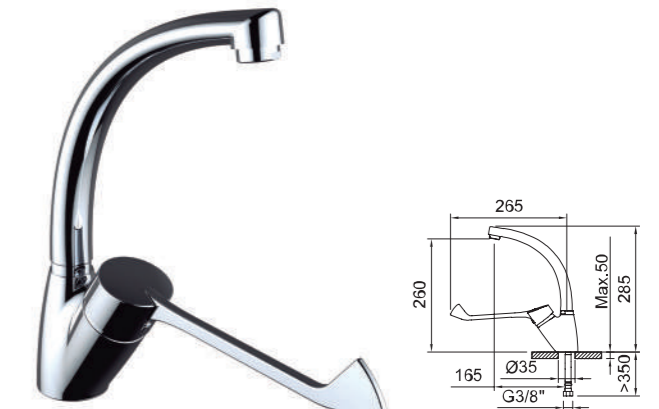

FREGADERO CON MANETA GERONTOLÓGICA
Sink mixer with medical lever

S12 URBAN

Fregadero monomando con aireador, palanca gerontológica, caño conformado giratorio y flexibles 3/8" >350mm.
Single-lever sink mixer with aerator, medical handle, swivel cast spout and flexible hoses 3/8" >350mm.

REF.	€	📦
99215 Cromado · Chrome	91,55	8