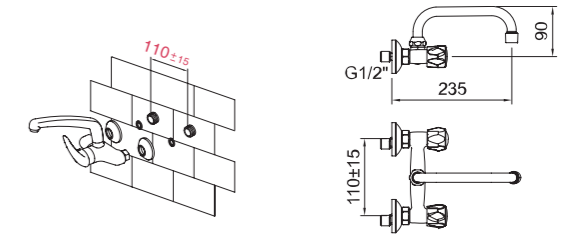

FREGADERO MURAL 110MM
Wall mounted single lever sink mixer 110 mm

WITH2 GUAYAMA 90

Fregadero bimando mural con aireador y caño conformado giratorio.
Wall-mounted two-handed sink mixer with aerator and swivel tube spout.

REF.	€	📦
97974 Cromado · Chrome 235 mm	50,89	12
92075 Cromado · Chrome 210 mm	50,89	12