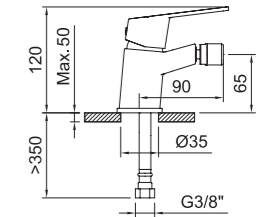

Bidé monomando con aireador a rótula y flexibles 3/8" >350mm.
Single-lever bidet mixer with swivel aerator and flexible hoses 3/8" >350mm.

REF.	€	📦
60526 Cromado · Chrome	58,26	12
60528 Cromado · Chrome	72,26	12

Acabados disponibles
Available finishes:

- Cromado
  Chrome
- Negro mate
  Matt black
- Gunmetal cepillado
  Brushed gunmetal
- Oro cepillado
  Brushed gold

Panam Evo xtreme