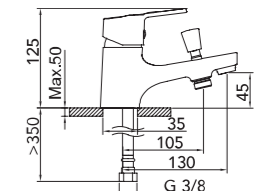

BAÑO-DUCHA
Bath-shower mixer

Baño-ducha monomando monotrou con aireador, inversor automático y flexibles 3/8" >350mm.
Single-lever bath-shower mixer monotrou with aerator, automatic diverter and flexible hoses 3/8" >350mm.

REF.	Color	€	Stock
61899	Cromado · Chrome	69,71	12

5-year warranty icon. ACS logo. Icons for aerator cap (96200), aerator handle (90761), aerator (61513), and aerator (61516).

PRODUCTOS RELACIONADOS / Related products

Grid of related products with images and references:

- Ref. 62471 (p.209)
- Ref. 62472 (p.208)
- Ref. 96174 (p.228)
- Ref. 60558 (p.230)
- Ref. 61117 (p.188)

Acabados disponibles
Available finishes:

GO!