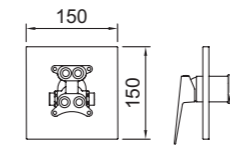

DUCHA EMPOTRAR 1 VÍA
Concealed shower mixer 1 outlet diverter