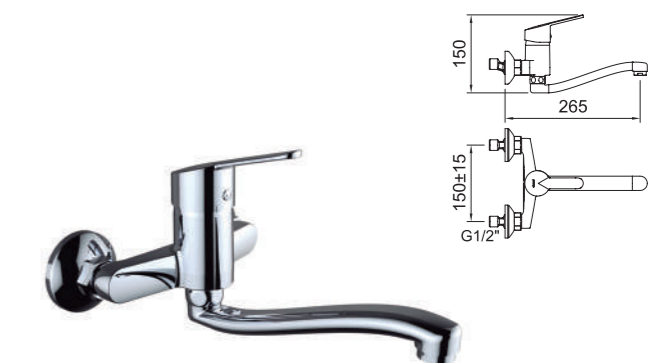

FREGADERO MURAL CAÑO INFERIOR
Wall mounted single lever sink mixer

S12 URBAN

Fregadero monomando mural con aireador y caño giratorio.
Wall-mounted single-lever sink mixer with aerator and swivel spout.

REF.	€	📄
60725 Cromado · Chrome	94,36	12