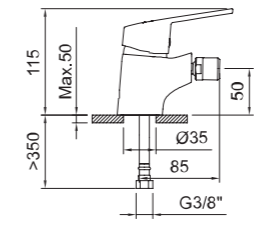

95174 60686 98237

BIDÉ 50 Bidet mixer 50

Bidé monomando con aireador a rótula y flexibles 3/8" >350mm.
Single-lever bidet mixer with swivel aerator and flexible hoses 3/8" >350mm.

REF.	€	📦
98331 Cromado · Chrome	58,26	12
98339 Cromado · Chrome	72,26	12