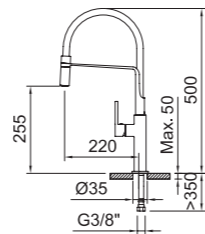

gerontológico vertical
vertical medical lever

gerontológico mural
wall mounted medical
lever

FREGADERO
Sink mixer

CHEF SLIM

Ø25 CARTUCHO
Ø25 CARTRIDGE

Fregadero monomando con aireador, caño giratorio y flexibles 3/8" >350mm.
Single-lever sink mixer with aerator, swivel spout and flexible hoses 3/8" >350mm.