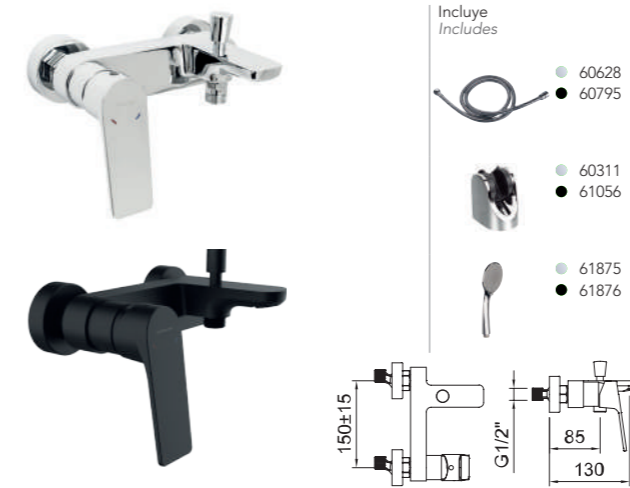

BAÑO-DUCHA
Bath-shower mixer

Baño-ducha monomando con aireador e inversor automático.
Single-lever bath-shower mixer with aerator and automatic diverter.

REF.	€	📦
61410 Cromado · Chrome	187,79	8
61411 Cromado · Chrome	164,79	8
61894 Negro · Black	206,56	8