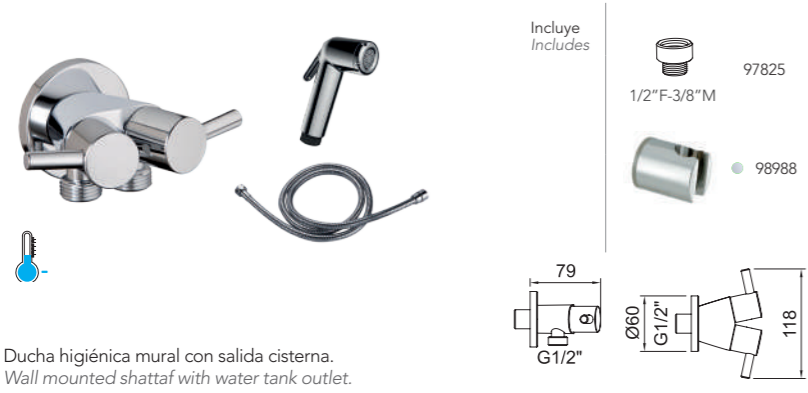

SHATTAF OASIS

Ducha higiénica mural con salida cisterna.
Wall mounted shattaf with water tank outlet.

REF.	€	📦
97803 Cromado · Chrome	64,30	6