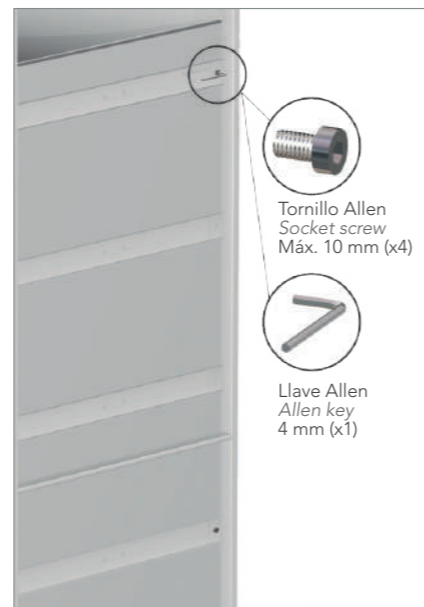

Fáciles de montar Easy to assemble

Vista posterior
Back view

SOPORTE REPISA PARA FREGADERO EXTRAIBLE Pull-out sink mixer support

REF.	€	📦
95749	40,11	1

SOPORTE REPISA LAVABO/BIDE/FREGADERO Support for basin, bidet or sink

REF.	€	📦
95668	34,65	1

SOPORTE DOBLE REPISA Double support for basin, bidet or sink

REF.	€	📦
95756	42,85	1

SOPORTE BAÑO-DUCHA O DUCHA Support for bath-shower or shower

REF.	€	📦
95669	34,65	1

PIEZA BLANCA White piece

REF.	€	📦
95663	22,79	1

SOPORTE DE MADERA PARA DUCHAS TELÉFONO Wood holder for handshower

REF.	€	📦
95670	45,58	1

SOPORTE REPISA PARA DUCHAS TELÉFONO Support for handshower

REF.	€	📦
95824	56,52	1

SOPORTE DOBLE NINE XTREME Y ELEGANCE Double support for Nine elegance and Nine xtreme

REF.	€	📦
95832	96,63	1