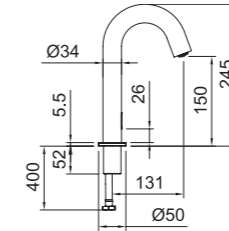

Funcionamiento con PILAS
Battery-operated