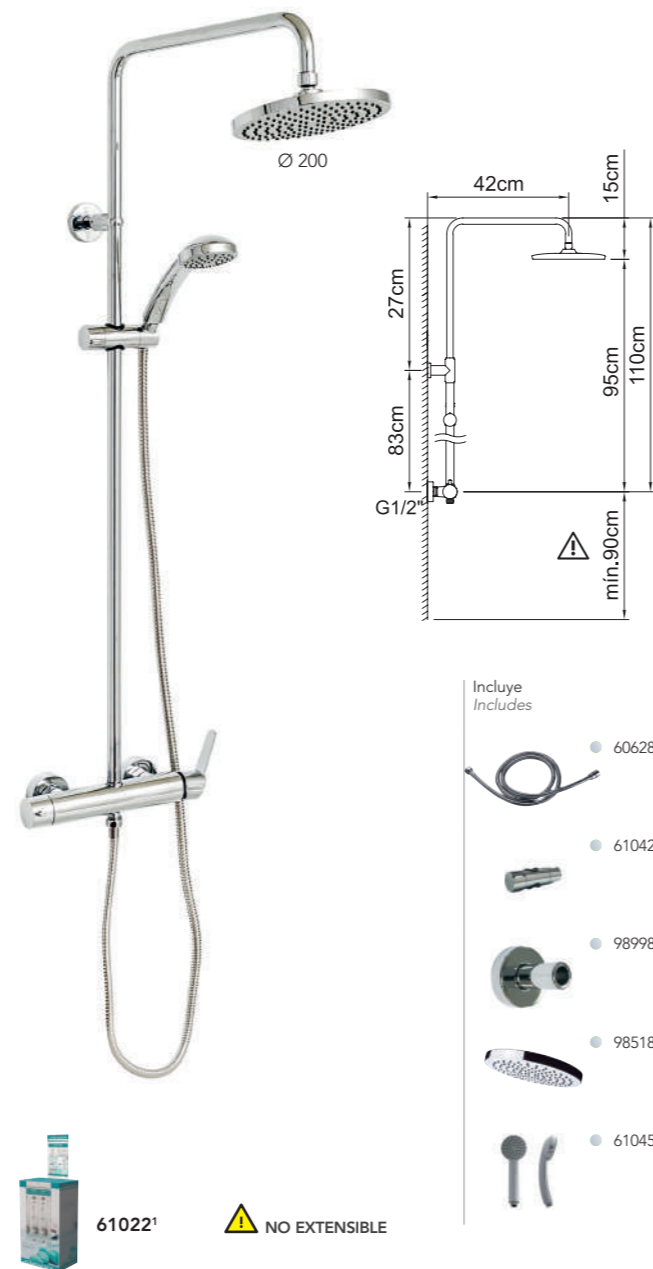

Monomandos No Extensibles

Non-adjustable single levers

CONJUNTO DE DUCHA MONOMANDO
Shower system

PANAM EVO XTREME

Conjunto de ducha monomando con barra no extensible con soporte articulado deslizante.
Single-lever shower set mixer with non-extendable bar with sliding articulated support.

REF.	€	📦
61021 ● Cromado · Chrome	298,00	4
61022¹ ● Cromado · Chrome	288,00	4

EPD®