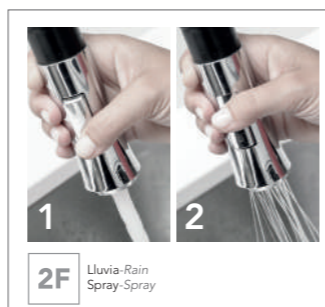

Incluye
Includes

97399
Adaptador para tubo
PE 1/4" - 7/16"-24H.
Adaptor for PE 1/4" -
7/16"-24 F pipe.