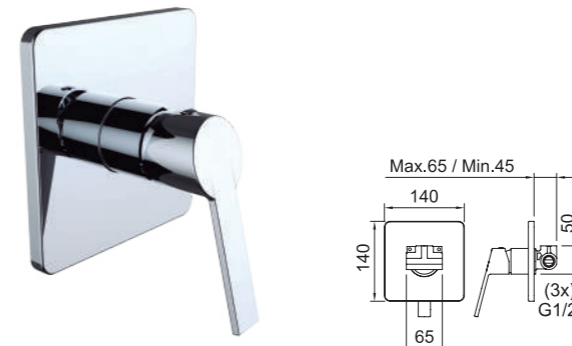

DUCHA EMPOTRADA 1 VIA
Concealed shower mixer 1 outlet diverter

SMART