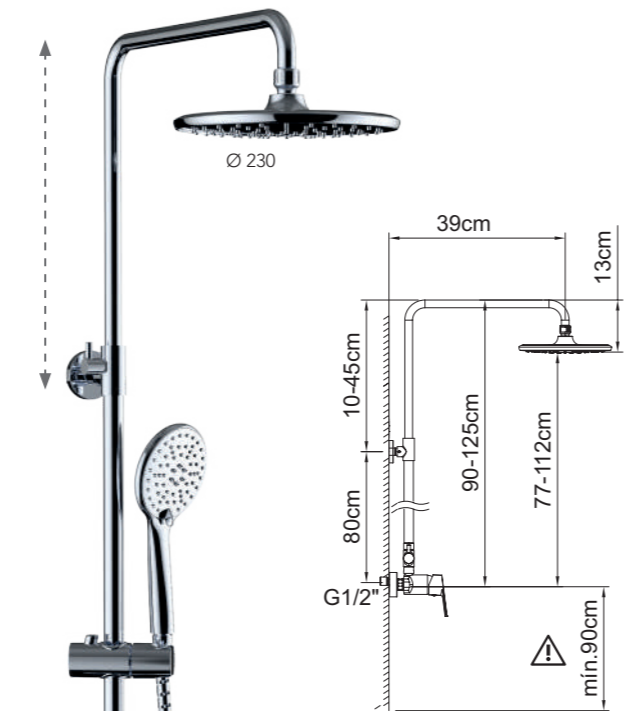

CONJUNTO DE DUCHA EXTENSIBLE MONOMANDO
Extendable shower system

Conjunto de ducha monomando con barra extensible con soporte articulado deslizante.
Single-lever shower set mixer with extendable bar with sliding articulated support.

REF.	€	📦
61877 Cromado · Chrome	182,07	4