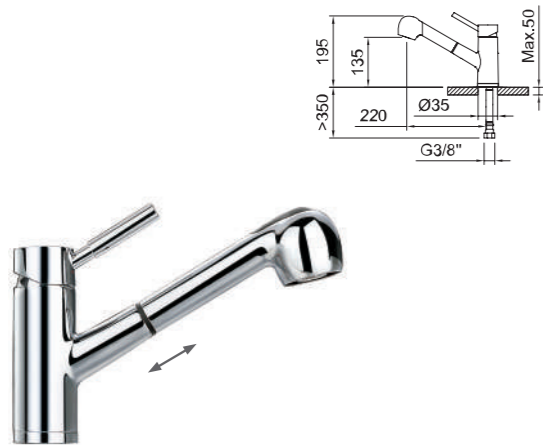

REF.	€	📦
98689 Cromado · Chrome	216,89	4

FREGADERO EXTRAÍBLE Pull-out sink mixer

CAIMAN

Fregadero monomando con aireador, extraíble, caño giratorio y flexibles 3/8" >350mm.
Single-lever sink mixer with aerator, pull-out handshower, swivel spout and flexible hoses 3/8" >350mm.