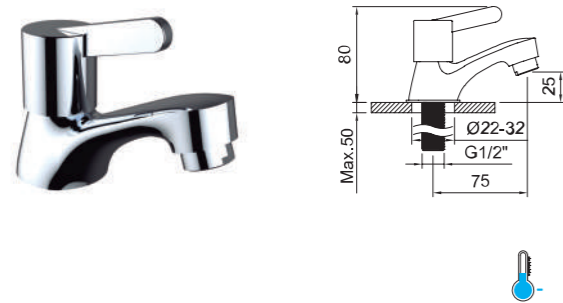

GRIFO SIMPLE REPISA 25
Single washbain tap 25