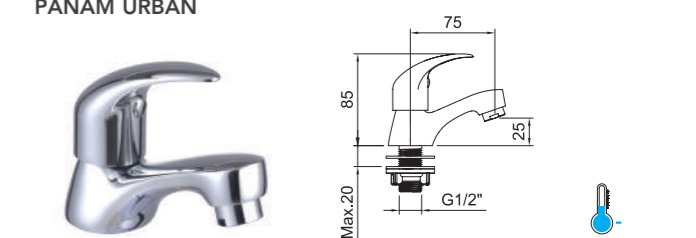

GRIFO SIMPLE REPISA 25
Single washbain tap 25

PANAM URBAN

Grifo lavabo repisa 1/2" con aireador.
Deck mounted basin tap 1/2" with aerator.

REF.	€	📦
98458 Cromado · Chrome	29,98	48