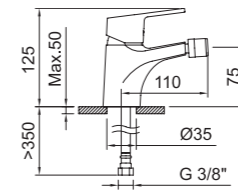

BIDÉ
Bidet mixer

Bidé monomando con aireador a rótula y flexibles 3/8" >350mm.
Single-lever bidet mixer with swivel aerator and flexible hoses 3/8" >350mm.

REF.	Color	€	Stock
98621	Cromado · Chrome	44,74	12

5-year warranty icon. EPD logo. Icons for aerator cap (60687), aerator handle (61513), and aerator (90761).