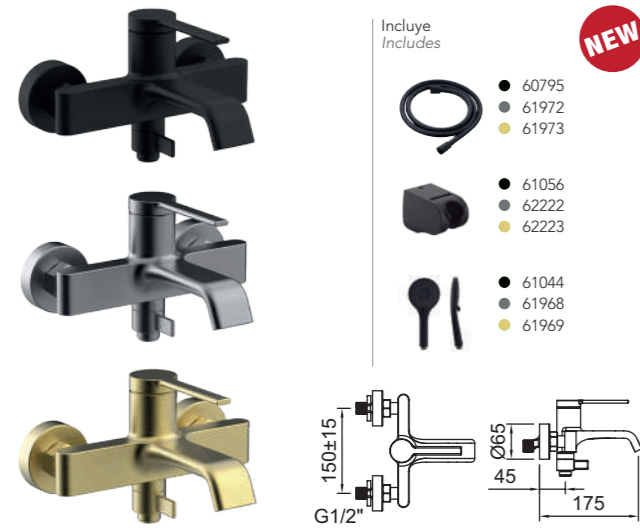

BAÑO-DUCHA
Bath-shower mixer