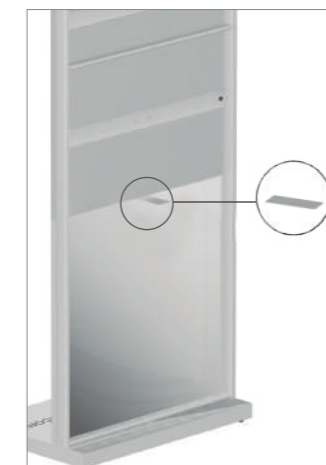

REF.	€	📄
950111	110,00	1