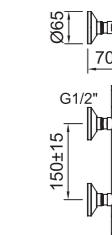

DUCHA TERMOSTÁTICA
Thermostatic shower mixer

GO! Therm

Ducha termostática.
Thermostatic shower mixer.