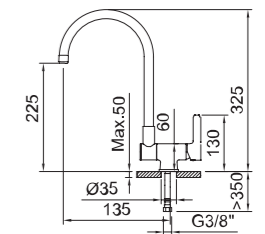

FREGADERO CAÑO ABATIBLE

Sink mixer with folding spout