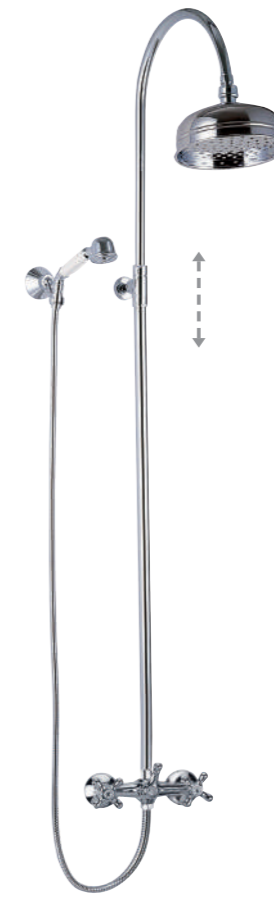

TRADICIONAL / TRADITIONAL

DUCHA MONOMANDO NO EXTENSIBLE
Non-adjustable single lever shower mixer

Panam Evo xtreme
p.160

DUCHA BIMANDO EXTENSIBLE
Adjustable two handles shower mixer

WITH2 antigona
p.161

BAÑO-DUCHA BIMANDO EXTENSIBLE
Adjustable two handles bath-shower mixer