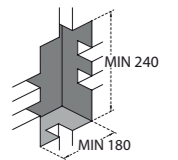

Ducha empotrada termostática con caja de preinstalación iclever

Thermostatic concealed iclever bath-shower mixer with pre-installation box

2 VÍAS
outlets

DUCHA TERMOSTÁTICA EMPOTRADA 2 VIAS
Thermostatic concealed shower 2 outlet diverter

UP! URBAN

INVERSOR CERÁMICO
CERAMIC DIVERTER

iclever 2 98711
Necesario - No incluido
Needed - Not included

Ducha termostática empotrar 1/2".
Concealed thermostatic shower mixer 1/2".

REF.		€	📦
61106	● Cromado · Chrome	189,66	6
61108	● Negro · Black	208,63	6
61960	● Gunmetal · Gunmetal	303,46	6
61961	● Oro · Gold	303,46	6
98711	iclever 2	92,91	6

Ducha empotrada con caja de preinstalación iclever

Concealed iclever bath-shower mixer with pre-installation box

3-4 VÍAS
outlets

iclever 4 - Ref.98742

Para ducha empotrada 3-4 vías y Termostático empotrado 2 y 3 vías
For the concealed bath-shower and Concealed thermostatic

Ducha / Shower

Ducha de empotrar con inversor. Rociador, Teléfono o Jets.
Concealed shower with diverter. Shower head, handset or body jets.

Baño - Ducha / Bath-shower

Baño-Ducha de empotrar. Rociador, teléfono, jets o baño.
Concealed bath-shower with diverter. Shower head, handset, body jets or bath spout.

DUCHA EMPOTRAR 3-4 VIAS

Concealed shower mixer 3-4 outlets diverter

AGORA XTREME

iclever 4 98742
Necesario - No incluido
Needed - Not included

Ducha monomando empotrar 1/2".
Concealed single-lever shower mixer 1/2".

REF.		€	📦
60748	● Cromado · Chrome	187,00	6
98742	iclever 4	128,60	6