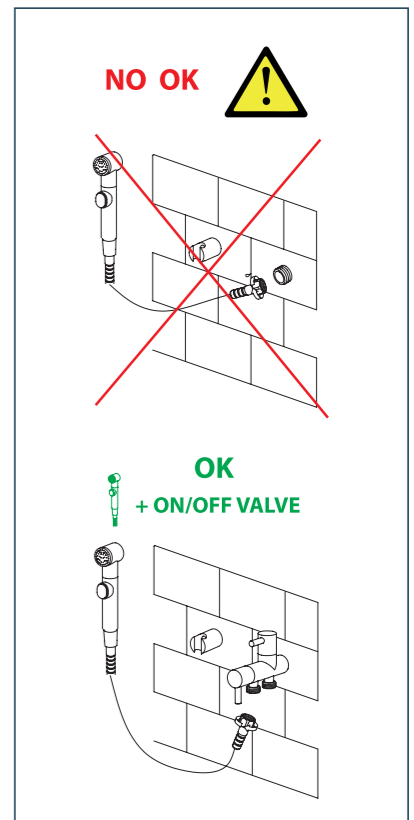

SHATTAF CAMEL

Ducha higiénica mural con salida cisterna.
Wall mounted shattaf with water tank outlet.

REF.	€	📦
97802 Cromado · Chrome	69,40	6

Ref. 97802

SHATTAF OASIS

Ducha higiénica mural con salida cisterna.
Wall mounted shattaf with water tank outlet.

REF.	€	📦
97803 Cromado · Chrome	64,30	6

Ref. 97803

SHATTAF SAHARA

Ducha higiénica mural con soporte integrado.
Wall mounted shattaf with support included.

REF.	€	📦
98442 Cromado · Chrome	56,91	20

Ref. 99442

SHATTAF TOUBKAL

Conjunto teléfono de ducha higiénica.
Shattaf handshower set.

REF.	€	📦
61119 Cromado · Chrome	26,86	20
61120 Negro · Black	38,13	20
62220 Gunmetal · Gunmetal	42,95	20
62221 Oro · Gold	42,95	20

SHATTAF SAHEL

Conjunto teléfono de ducha higiénica.
Shattaf handshower set.

REF.	€	📦
97809 Cromado · Chrome	18,41	20

SHATTAF NINA

Conjunto teléfono de ducha higiénica.
Shattaf handshower set.

REF.	€	📦
61131 Cromado · Chrome	37,45	20