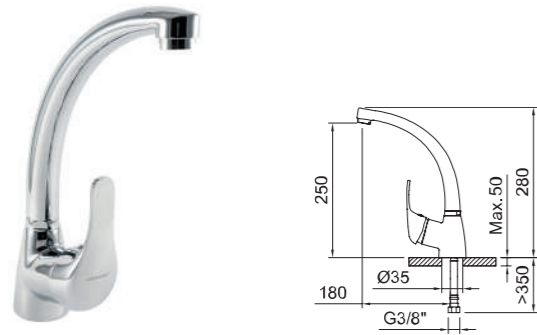

FREGADERO
Sink mixer

PANAM URBAN