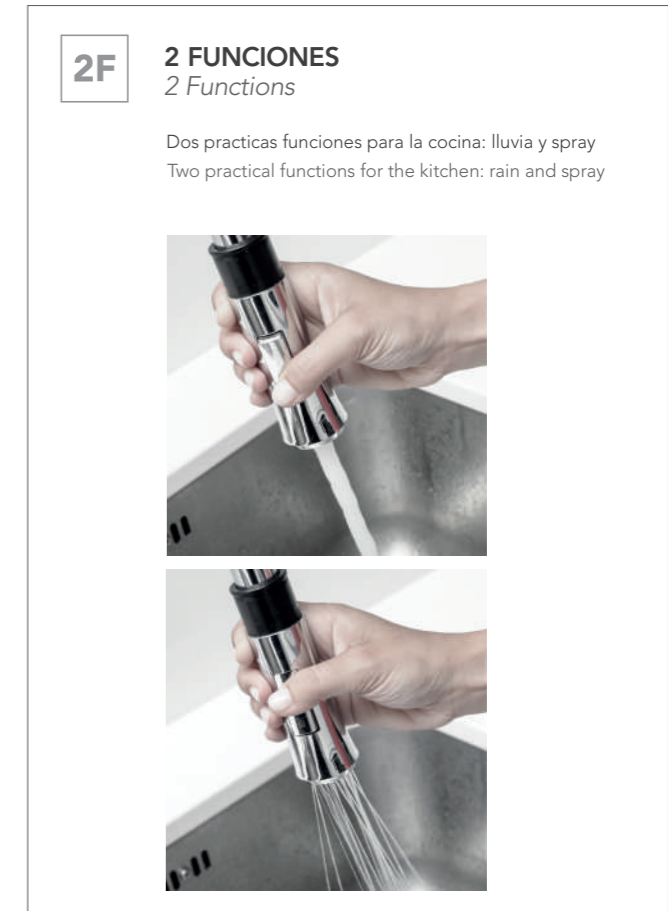

REF.		€	📦
99442	● Cromado · Chrome	280,75	4

FREGADERO EXTRAÍBLE
Pull-out sink mixer

CHEF 1

Fregadero monomando con aireador, extraíble, caño giratorio y flexibles 3/8" >350mm.
Single-lever sink mixer with aerator, pull-out handshower, swivel spout and flexible hoses 3/8" >350mm.