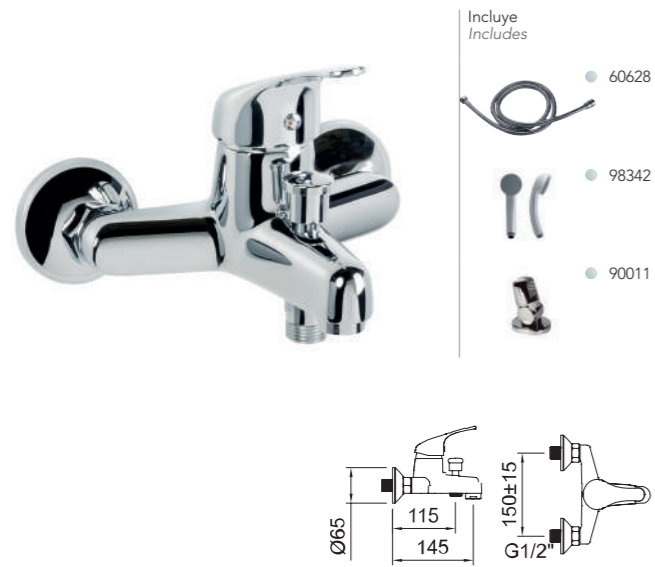

BAÑO-DUCHA
Bath-shower mixer

DUCHA
Shower mixer