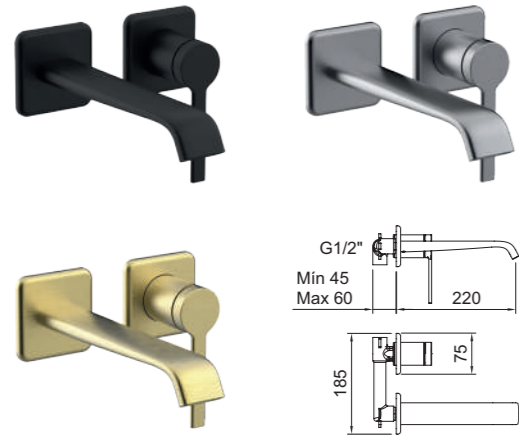

REF.		€	📦
60748	● Cromado · Chrome	187,00	6
98742	iclever 4	128,60	6

Lavabo empotrado tradicional
Traditional concealed basin mixer

1 VÍA
outlet

LAVABO EMPOTRAR
Concealed basin

VELVET I

NEW

Lavabo empotrar 1/2" con aireador.
Concealed basin mixer 1/2" with aerator.