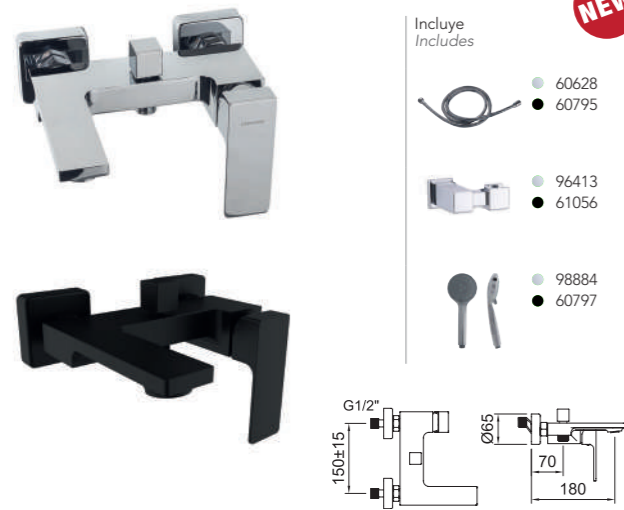

BAÑO-DUCHA
Bath-shower mixer

1. Incluye
   Includes
2. 60628
   - 60795
   - 96413
   - 61056
   - 98884
   - 60797

Baño-ducha monomando con aireador e inversor automático.
Single-lever bath-shower mixer with aerator and automatic diverter.

REF.		€	📦
60124	● Cromado · Chrome	200,49	8
60125	● Cromado · Chrome	177,49	8
62456	● Negro · Black	220,54	8

5 años 1F ACS EPD®

- 60129
- 62459
- 98775
- 96199
- 95245
- 62458