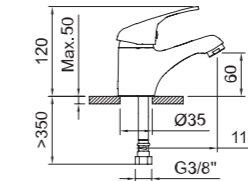

Panam urban

EspacioBaño / Bathroom

GRIFERÍA
TAPS & MIXERS

LAVABO 60 Basin mixer 60

Lavabo monomando con aireador y flexibles 3/8" >350mm.
Single-lever basin mixer with aerator and flexible hoses 3/8" >350mm.

REF.	€	📦
94695 Cromado · Chrome	58,26	12
97935 Cromado · Chrome	72,26	12

LAVABO CON MANETA GERONTOLÓGICA Basin mixer with medical lever

Lavabo monomando con palanca gerontológica, aireador y flexibles 3/8" >350mm.
Single-lever basin mixer with medical lever, aerator and flexible hoses 3/8" >350mm.

REF.	€	📦
94694 Cromado · Chrome	66,26	12

BIDÉ Bidet mixer

Bidé monomando con aireador a rótula y flexibles 3/8" >350mm.
Single-lever bidet mixer with swivel aerator and flexible hoses 3/8" >350mm.

REF.	€	📦
94696 Cromado · Chrome	58,26	12
97936 Cromado · Chrome	72,26	12

GRIFO SIMPLE REPISA 25 Single washbain tap 25

Grifo lavabo repisa 1/2" con aireador.
Deck mounted basin tap 1/2" with aerator.

REF.	€	📦
98458 Cromado · Chrome	29,98	48

Acabados disponibles
Available finishes:

Panam urban