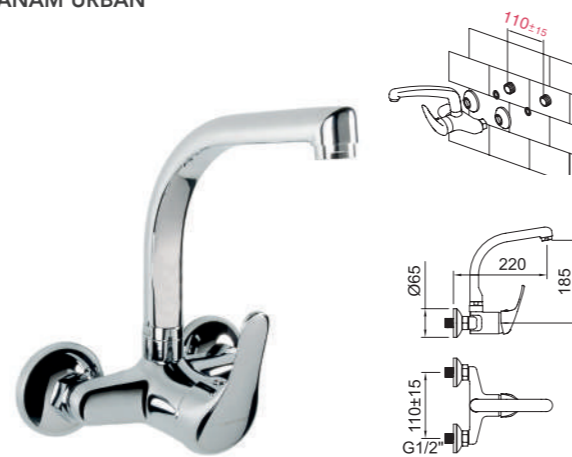

FREGADERO MURAL 110
Wall mounted single lever sink mixer

PANAM URBAN

Fregadero monomando mural con aireador y caño conformado giratorio.
Wall-mounted single-lever sink mixer with aerator and swivel cast spout.

REF.	€	📄
98500 Cromado · Chrome	99,88	12