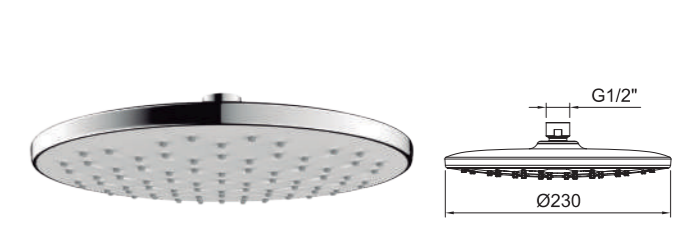

HEXAGON AIR

Rociador ducha Hexagon Air Ø230mm.
Hexagon Air head shower Ø230mm.

REF.	€	📦
60306 Cromado · Chrome	41,28	10

ROCIADOR DUCHA
Shower head

UP! URBAN SLIM

Rociador ducha Up! Urban Slim Ø250mm.
Up! Urban Slim head shower Ø250mm.