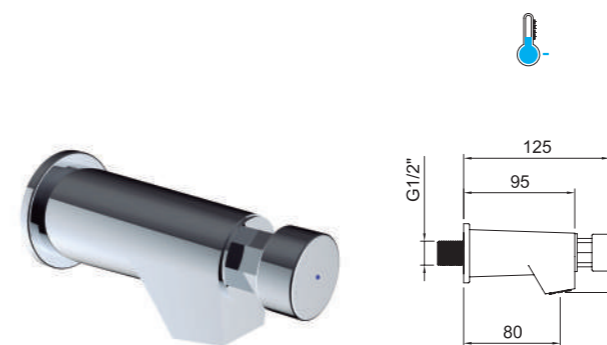

GRIFERIA TEMPORIZADA MURAL
Wall mounted non-concussive basin tap

Grifo temporizado mural con aireador, cartucho M28 y <14 segundos.
Wall-mounted delay action tap with aerator, cartridge M28 and <14 seconds.

REF.	€	📄
60735 Cromado · Chrome	50,74	24