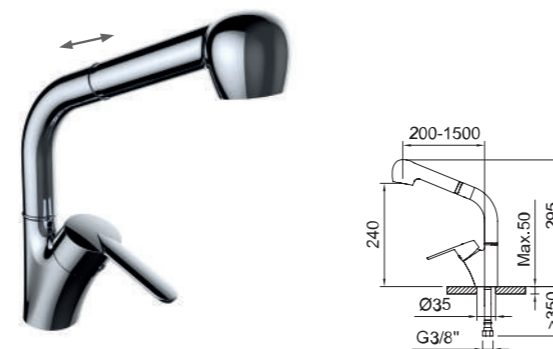

Extraíble / Pull-out

FREGADERO EXTRAÍBLE Pull-out sink mixer

ARTIC

Fregadero monomando con aireador, extraíble, caño giratorio y flexibles 3/8" >350mm.
Single-lever sink mixer with aerator, pull-out handshower, swivel spout and flexible hoses 3/8" >350mm.

REF.	€	📦
98689 Cromado · Chrome	216,89	4

FREGADERO EXTRAÍBLE Pull-out sink mixer

CAIMAN

Fregadero monomando con aireador, extraíble, caño giratorio y flexibles 3/8" >350mm.
Single-lever sink mixer with aerator, pull-out handshower, swivel spout and flexible hoses 3/8" >350mm.

REF.	€	📦
97069 Cromado · Chrome	218,74	8

FREGADERO EXTRAÍBLE Pull-out sink mixer

MASTER

Fregadero monomando con aireador, extraíble, caño giratorio y flexibles 3/8" >350mm.
Single-lever sink mixer with aerator, pull-out handshower, swivel spout and flexible hoses 3/8" >350mm.

REF.	€	📦
61488 Cromado · Chrome	159,59	8

FREGADERO EXTRAÍBLE Pull-out sink mixer

S12 URBAN

Fregadero monomando con aireador, extraíble, caño giratorio y flexibles 3/8" >350mm.
Single-lever sink mixer with aerator, pull-out handshower, swivel spout and flexible hoses 3/8" >350mm.

REF.	€	📦
61129 Cromado · Chrome	144,30	12

Maneta gerontológica / Medical, safety and healthcare mixers

FREGADERO CON MANETA GERONTOLÓGICA Sink mixer with medical lever

S12 URBAN

Fregadero monomando con aireador, palanca gerontológica, caño conformado giratorio y flexibles 3/8" >350mm.
Single-lever sink mixer with aerator, medical handle, swivel cast spout and flexible hoses 3/8" >350mm.

REF.	€	📦
99215 Cromado · Chrome	91,55	8

FREGADERO MURAL CAÑO INFERIOR CON MANETA GERONTOLÓGICA Wall mounted sink mixer with medical lever

S12 URBAN