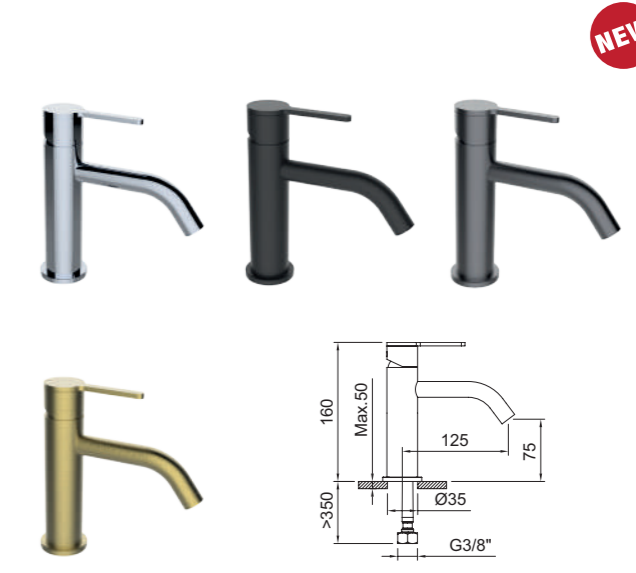

Contiene una caja pre-instalación
It contains a pre-installation box

61738
Vogue xtreme

Nexus

EspacioBaño / Bathroom

GRIFERÍA
TAPS & MIXERS

LAVABO 210
Basin mixer 210

LAVABO 75
Basin mixer 75

Lavabo alto monomando con aireador y flexibles 3/8" >350mm.
Single-lever tall basin mixer with aerator and flexible hoses 3/8" >350mm.