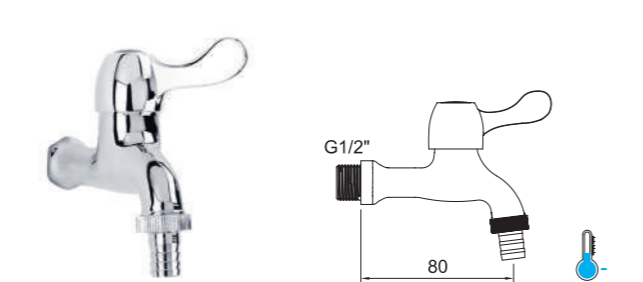

GRIFERÍA DE FREGADERO Y LAVADERO
Sink and washing-machine tap

Grifo mural con accesorio manguera.
Wall mounted tap with hose fitting.

REF.	€	📦
96133 Cromado · Chrome	18,68	96