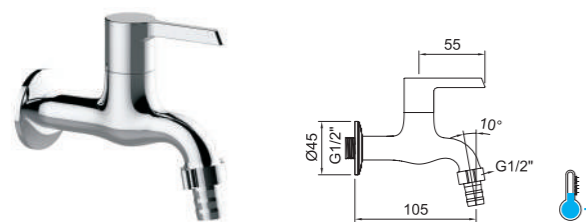

GRIFERÍA SIMPLE MURAL
Wall mounted single tap

DESIGN

Grifo mural 1/2".
Wall mounted tap 1/2".

REF.	€	📦
60696 Cromado · Chrome	22,91	30

GRIFERÍA DE FREGADERO Y LAVADERO
Sink and washing-machine tap

DESIGN

Grifo mural 1/2" con accesorio manguera.
Wall mounted tap 1/2" with hose fitting.