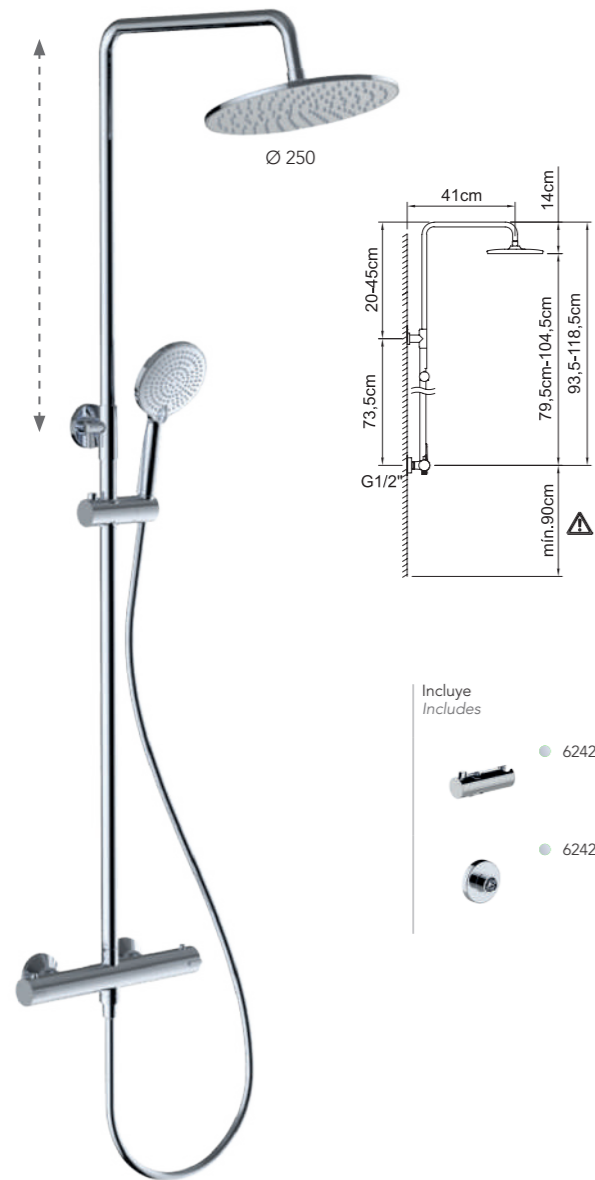

Termostáticos Extensibles / Adjustable thermostatics

CONJUNTO DE DUCHA EXTENSIBLE TERMOSTÁTICO Thermostatic extensible shower system

GO!