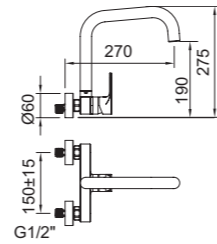

FREGADERO MURAL
Wall mounted single lever sink mixer

ROCKET