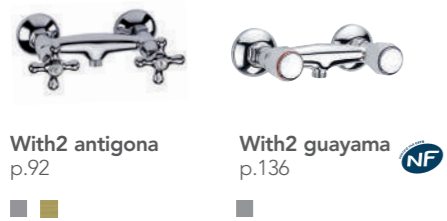

BIMANDO DUCHA Two handles shower mixer