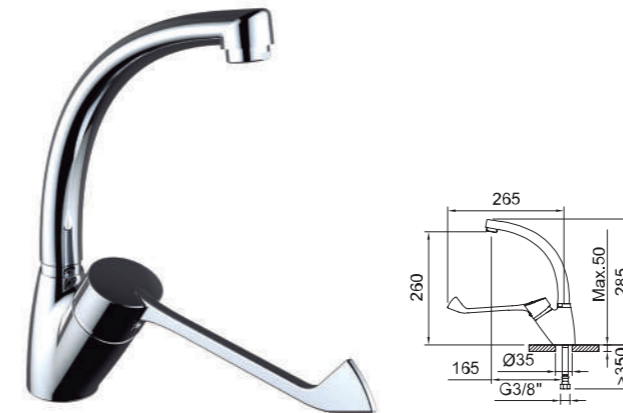

REF.	€	📦
61129 Cromado · Chrome	144,30	12

Maneta gerontológica / Medical, safety and healthcare mixers

FREGADERO CON MANETA GERONTOLÓGICA Sink mixer with medical lever

S12 URBAN

Fregadero monomando con aireador, palanca gerontológica, caño conformado giratorio y flexibles 3/8" >350mm.
Single-lever sink mixer with aerator, medical handle, swivel cast spout and flexible hoses 3/8" >350mm.