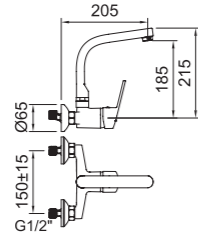

FREGADERO MURAL
Wall mounted single lever sink mixer

S12 URBAN