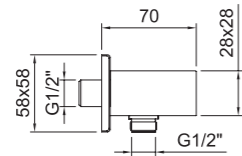

Salidas Flexo / Wall outlets

SALIDA FLEXO Wall outlet