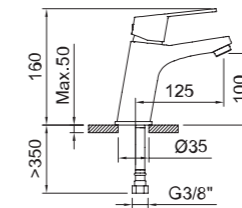

PRODUCTOS RELACIONADOS / Related products

LAVABO 100
Basin mixer 100

Lavabo monomando con aireador y flexibles 3/8" >350mm.
Single-lever basin mixer with aerator and flexible hoses 3/8" >350mm.

REF.	€	📦
60523 Cromado · Chrome	68,46	12
60525 Cromado · Chrome	82,46	12