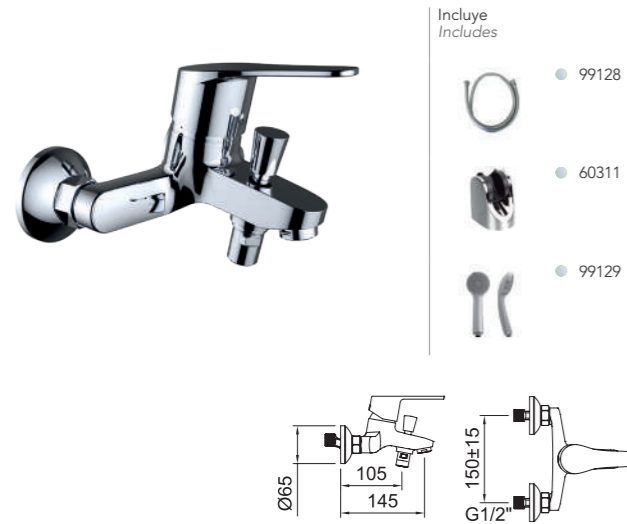

BAÑO-DUCHA
Bath-shower mixer