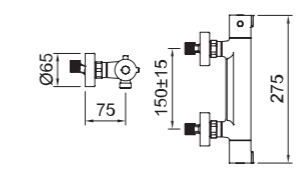

1. Incluye
   Includes
2. 60628
   - 60795
   - 61972
   - 61973
   - 60311
   - 61056
   - 62222
   - 62223
   - 61045
   - 61876
   - 61968
   - 61969

Ducha termostática.
Thermostatic shower mixer.