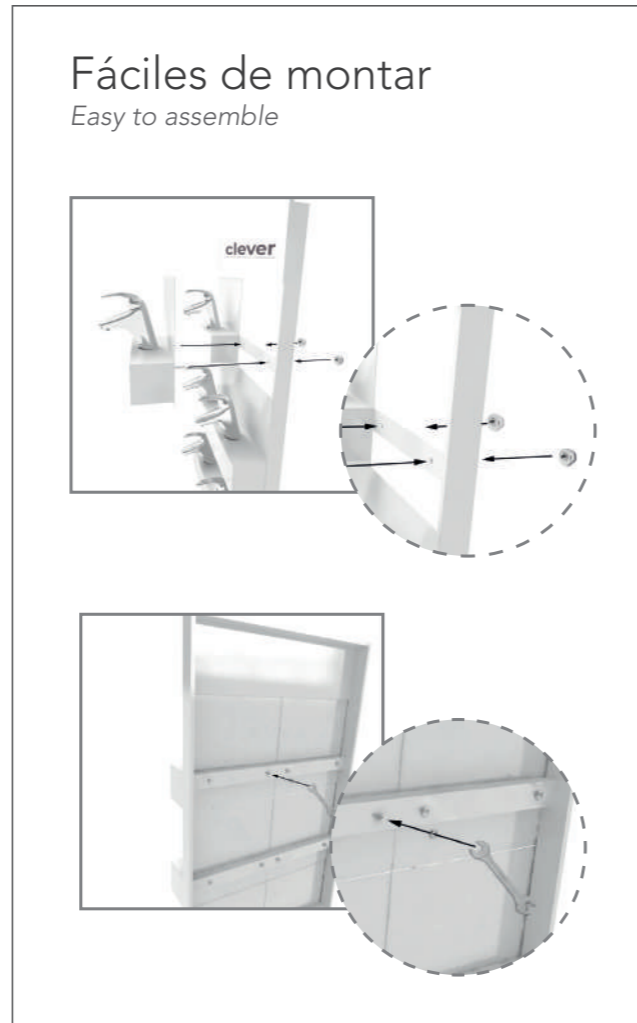

SOPORTE REPISA PARA FREGADERO EXTRAIBLE
Pull-out sink mixer support

REF.	€	📦
95749	40,11	1

SOPORTE REPISA LAVABO/BIDE/FREGADERO
Support for basin, bidet or sink

Soporte repisa para lavabo, bidé o fregadero.
Support for basin, bidet or sink.

REF.	€	📦
95668	34,65	1

SOPORTE DOBLE REPISA
Double support for basin, bidet or sink

REF.	€	📦
95756	42,85	1

PIEZA BLANCA
White piece

REF.	€	📦
95663	22,79	1

SOPORTE BAÑO-DUCHA O DUCHA
Support for bath-shower or shower

REF.	€	📦
95669	34,65	1

SOPORTE DE MADERA PARA DUCHAS TELÉFONO
Wood holder for handshower

REF.	€	📦
95670	45,58	1

SOPORTE REPISA PARA DUCHAS TELÉFONO
Support for handshower

REF.	€	📦
95824	56,52	1