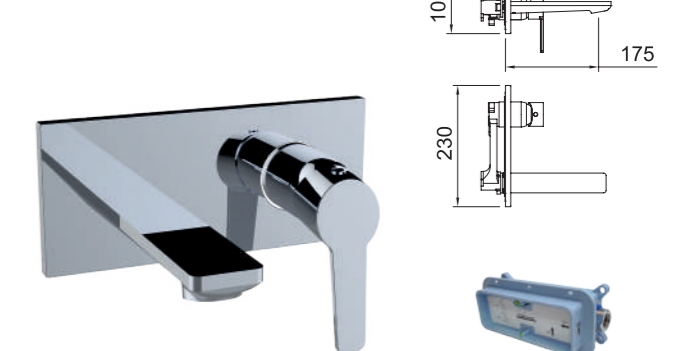

PANAM EVO XTREME

iclever basin 98703
Necesario - No incluido
Needed - Not included

Lavabo empotrar 1/2" con aireador.
Concealed basin mixer 1/2" with aerator.

REF.	€	📦
62226 Cromado · Chrome	140,00	6
98703 iclever basin	133,05	6

EMPOTRADOS
CONCEALED