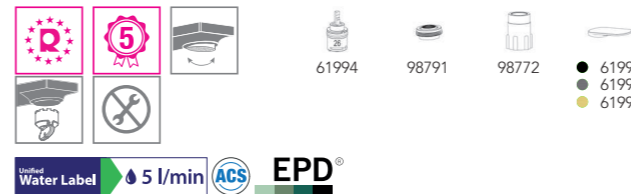

Lavabo alto monomando con aireador y flexibles 3/8" >350mm.
Single-lever tall basin mixer with aerator and flexible hoses 3/8" >350mm.

REF.		€	📦
61951	● Negro · Black	235,75	6
61952	● Gunmetal · Gunmetal	279,42	6
61953	● Oro · Gold	279,42	6