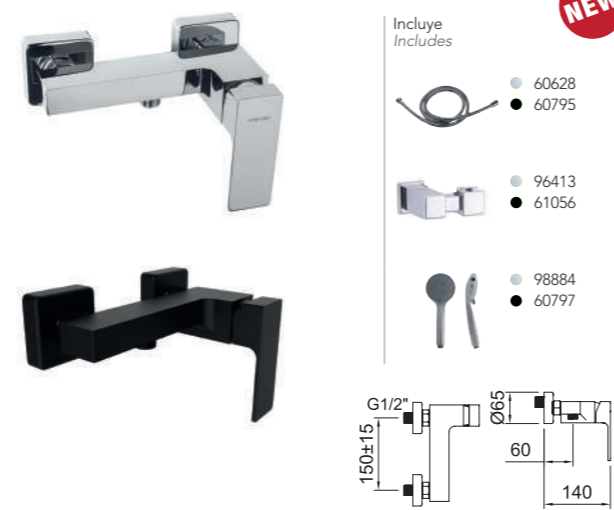

DUCHA
Shower mixer

1. Incluye
   Includes
2. 60628
   - 60795
   - 96413
   - 61056
   - 98884
   - 60797

Ducha monomando.
Single-lever shower mixer.

REF.		€	📦
60126	● Cromado · Chrome	166,77	8
60127	● Cromado · Chrome	143,77	8
62457	● Negro · Black	183,45	8

5 años 1F ACS EPD®

- 95245
- 96199
- 62458