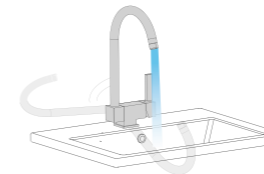

256 EXTRAÍBLE /
PULL OUT

259 GERONTOLÓGICO /
MEDICAL LEVER

bimando
two handle

chef básico
basic

chef profesional
professional

chef semi profesional
semi-professional

abatible
folding spout

extraíble
pull out