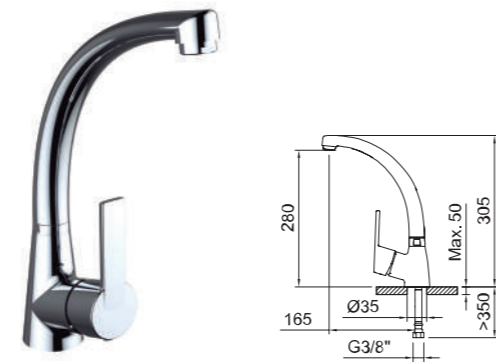

REF.	€	📦
60909C Cromado · Chrome	84,00	8

REF.	€	📦
60910C Cromado · Chrome	88,00	8

FREGADERO
Sink mixer

SMART

Fregadero monomando con aireador, caño conformado giratorio y flexibles 3/8" >350mm.
Single-lever sink mixer with aerator, swivel tube spout and flexible hoses 3/8" >350mm.