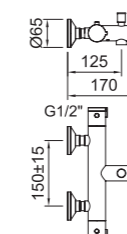

Baño-ducha termostático con aireador e inversor.
Thermostatic bath-shower mixer with aerator and diverter.