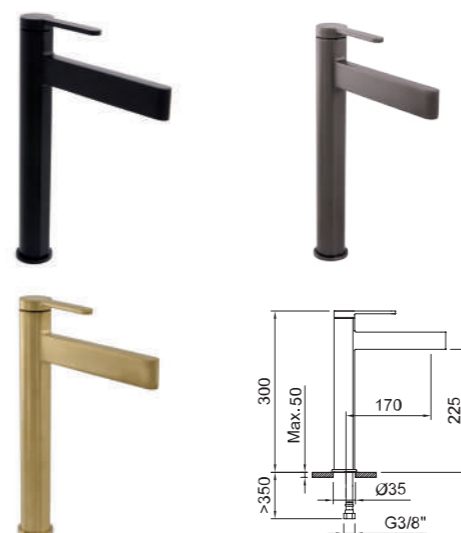

LAVABO 225
Basin mixer 225

Lavabo alto monomando con aireador y flexibles 3/8" >350mm.
Single-lever tall basin mixer with aerator and flexible hoses 3/8" >350mm.

REF.		€	📦
61945	● Negro · Black	235,75	6
61946	● Gunmetal · Gunmetal	279,42	6
61947	● Oro · Gold	279,42	6

98492   61994   ● 61988
                                         ● 61989
                                         ● 61990