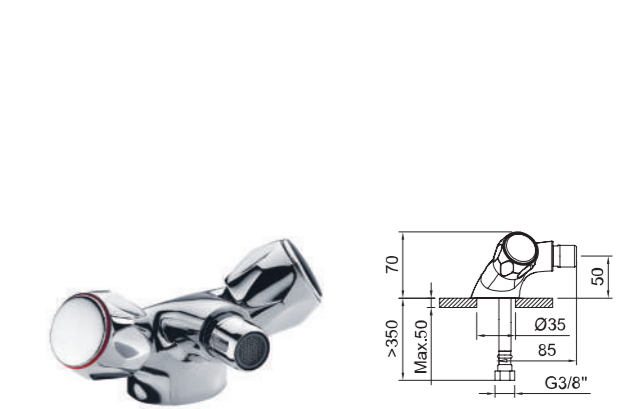

Lavabo bimando con aireador y flexibles 3/8" >350mm.
Two-handed basin mixer with aerator and flexible hoses 3/8" >350mm.

REF.	€	📦
99789 Cromado · Chrome	66,44	12
99790 Cromado · Chrome	73,44	12

BIDÉ 50
Bidet mixer 50