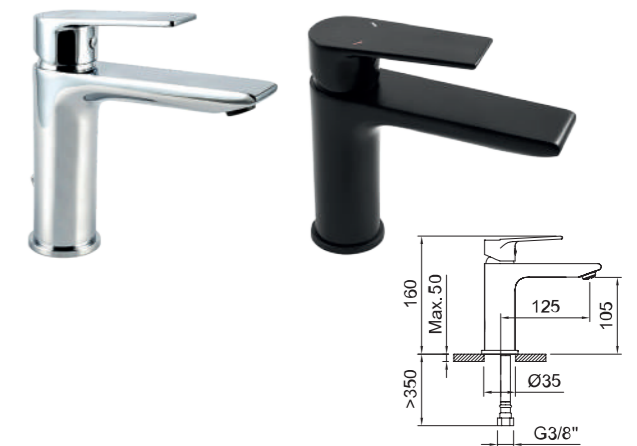

Lavabo monomando con aireador y flexibles 3/8" >350mm.
Single-lever basin mixer with aerator and flexible hoses 3/8" >350mm.

REF.		€	📦
60100	● Cromado · Chrome	139,77	8
60705	● Negro · Black	153,75	8