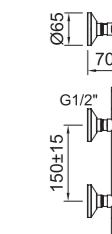

Ducha termostática.
Thermostatic shower mixer.