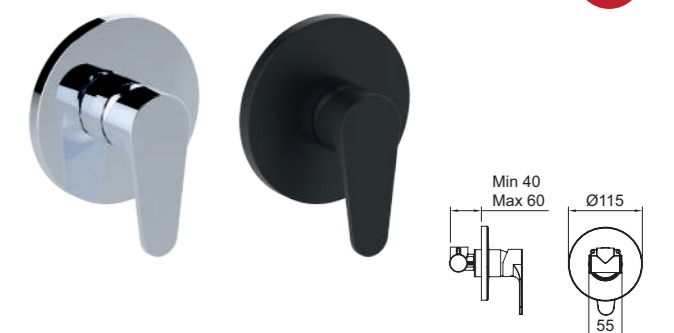

DUCHA EMPOTRAR 1 VÍA
Concealed shower mixer 1 outlet diverter

ROCKET

NEW

Ducha monomando empotrar 1/2".
Concealed single-lever shower mixer 1/2".

REF.	€	📦
62439 ● Cromado · Chrome	47,71	12
62440 ● Negro · Black	52,48	12