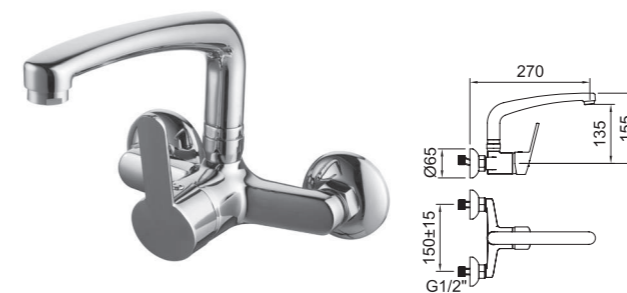

FREGADERO MURAL CAÑO LARGO
Long spout wall mounted sink mixer

S12 URBAN

Fregadero monomando mural con aireador y caño conformado giratorio.
Wall-mounted single-lever sink mixer with aerator and swivel cast spout.

REF.	€	📄
98329 Cromado · Chrome	102,36	12