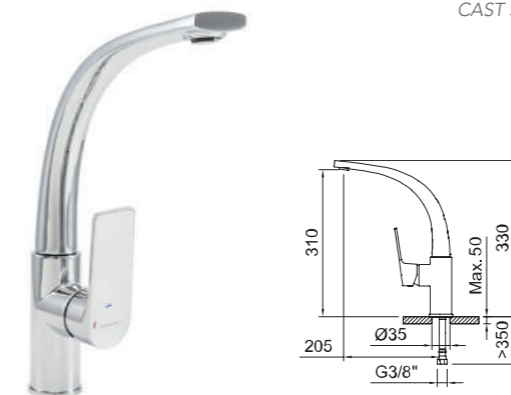

FREGADERO
Sink mixer

VOGUE XTREME

CAÑO FUNDIDO
CAST SPOUT