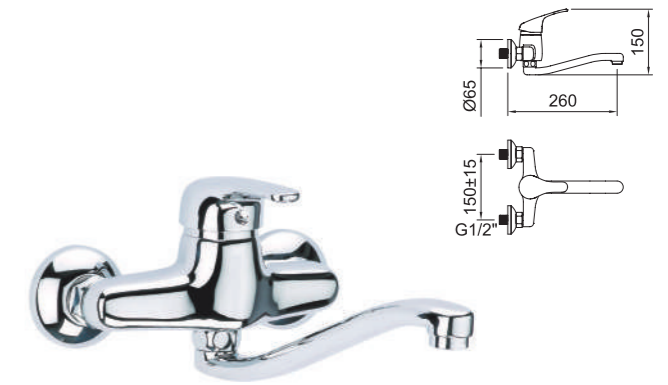

FREGADERO MURAL CAÑO INFERIOR
Wall mounted single lever sink mixer

PANAM URBAN

Fregadero monomando mural con aireador y caño giratorio.
Wall-mounted single-lever sink mixer with aerator and swivel spout.

REF.	€	📄
97805 Cromado · Chrome	94,36	8