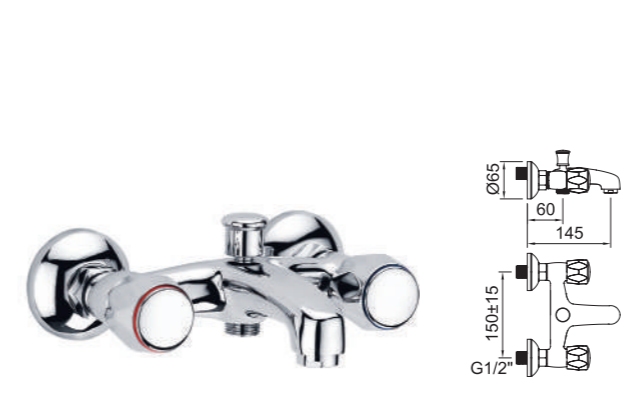

BAÑO-DUCHA
Bath-shower mixer

Baño-ducha bimando con aireador e inversor automático.
Two-handed bath-shower mixer with aerator and automatic diverter.

REF.	€	📦
99785 Cromado · Chrome	89,82	8