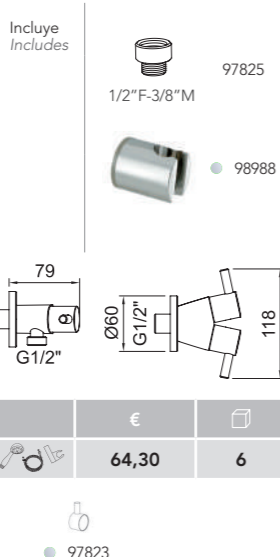

SHATTAF CAMEL

Ducha higiénica mural con salida cisterna.
Wall mounted shattaf with water tank outlet.

REF.	€	📦
97802 Cromado · Chrome	69,40	6

Ref. 97802

SHATTAF OASIS

Ducha higiénica mural con salida cisterna.
Wall mounted shattaf with water tank outlet.

REF.	€	📦
97803 Cromado · Chrome	64,30	6

Ref. 97803

SHATTAF SAHARA

Ducha higiénica mural con soporte integrado.
Wall mounted shattaf with support included.

REF.	€	📦
98442 Cromado · Chrome	56,91	20

Ref. 99442

SHATTAF TOUBKAL

Conjunto teléfono de ducha higiénica.
Shattaf handshower set.

REF.	€	📦
61119 Cromado · Chrome	26,86	20
61120 Negro · Black	38,13	20
62220 Gunmetal · Gunmetal	42,95	20
62221 Oro · Gold	42,95	20

SHATTAF SAHEL

Conjunto teléfono de ducha higiénica.
Shattaf handshower set.

REF.	€	📦
97809 Cromado · Chrome	18,41	20

SHATTAF NINA

Conjunto teléfono de ducha higiénica.
Shattaf handshower set.

REF.	€	📦
61131 Cromado · Chrome	37,45	20