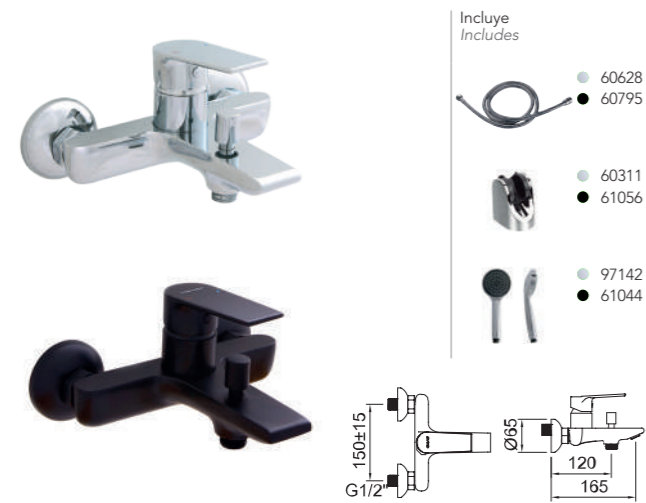

BAÑO-DUCHA
Bath-shower mixer