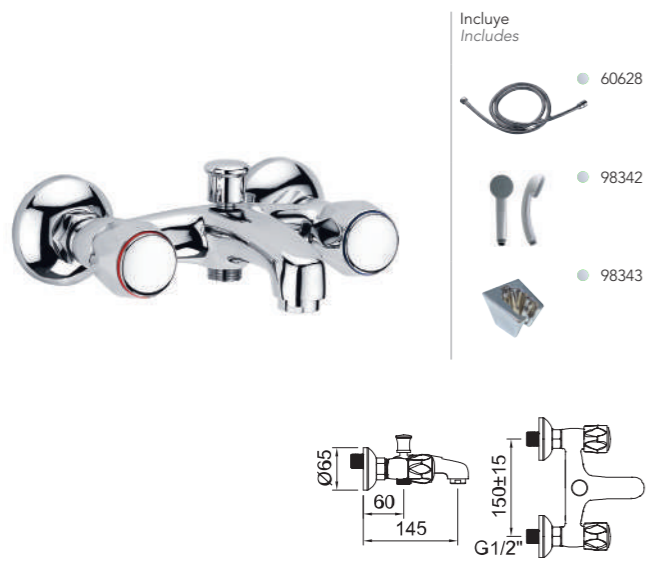

BAÑO-DUCHA
Bath-shower mixer

Baño-ducha bimando con aireador e inversor automático.
Two-handed bath-shower mixer with aerator and automatic diverter.

REF.	€	📦
96086 Cromado · Chrome	98,82	8