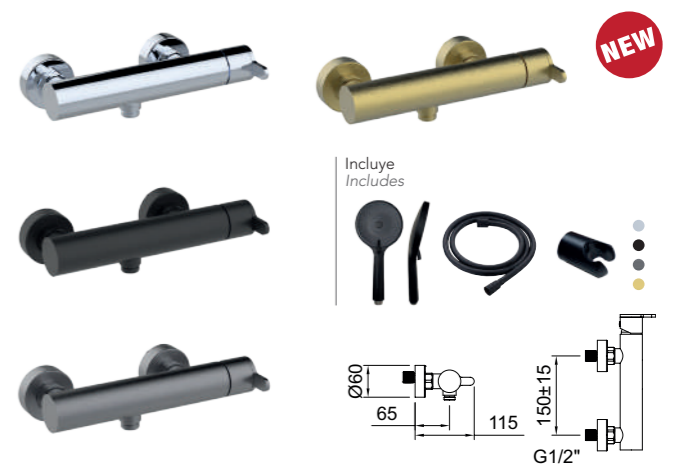

DUCHA
Shower mixer

Ducha monomando.
Single-lever shower mixer.

REF.	€	📦
62320 Cromado · Chrome	122,00	8
62321 Negro · Black	122,00	8
62322 Gunmetal · Gunmetal	122,00	8
62323 Oro · Gold	122,00	8

96205