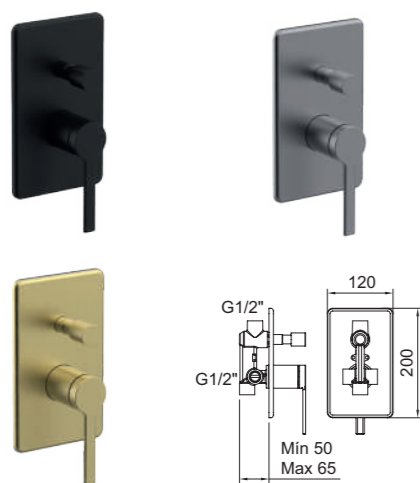

Ducha empotrada tradicional
Traditional concealed bath-shower mixer

2 VÍAS
outlets

DUCHA EMPOTRADA 2 VÍAS
Concealed shower 2 outlets diverter

VELVET I

NEW

Ducha monomando empotrar 1/2".
Concealed single-lever shower mixer 1/2".