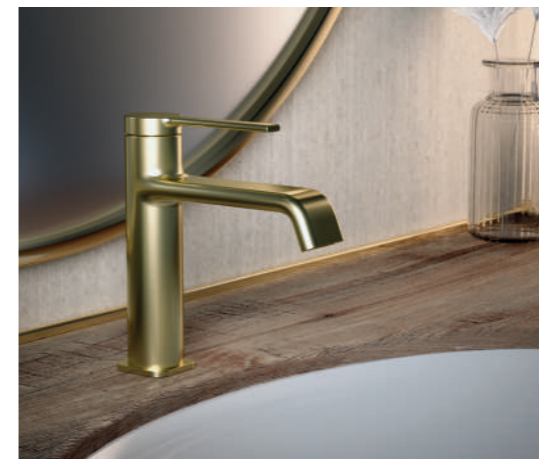

BIMANDO LAVABO REPISA
Two handles basin mixer

Velvet I