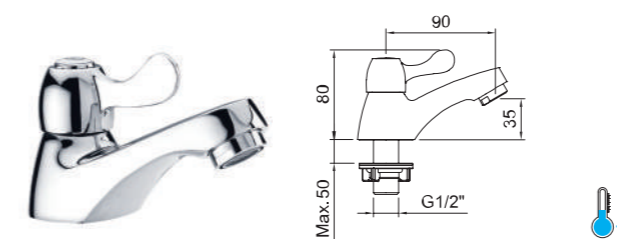

GRIFERÍA SIMPLE REPISA 35
Single tap 35

Grifo lavabo 1/2" repisa con aireador.
Deck mounted basin tap 1/2" with aerator.

REF.	€	📦
96134 Cromado · Chrome	35,15	24