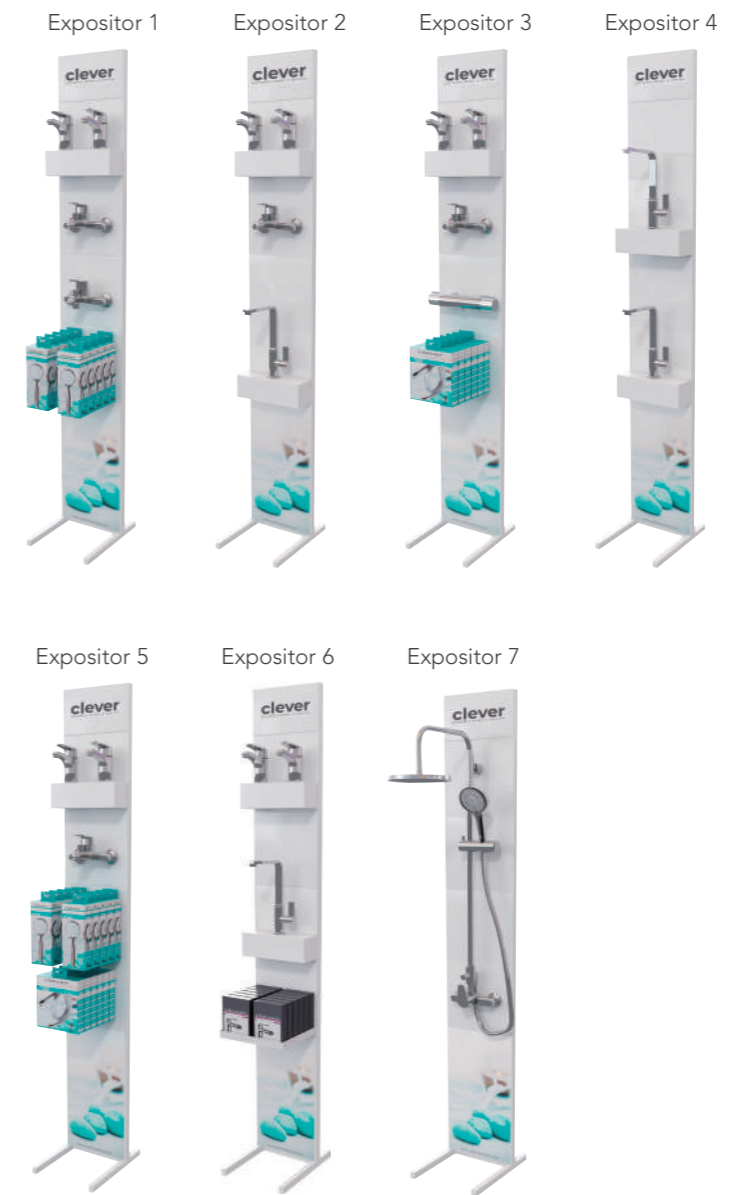

Ejemplos de configuraciones
Configuration examples

	INCLUYE										
	95897	95668	95669	95670	95663	95749	95756	95824	95839	XX,XX	95837
Expositor 1	1		2				1			1	
Expositor 2	1	1	1		1		1				
Expositor 3	1	1	2						1		
Expositor 4	1	2			2						
Expositor 5	1		1				1		1	1	
Expositor 6	1	1			1		1				1
Expositor 7	1		1	1	2