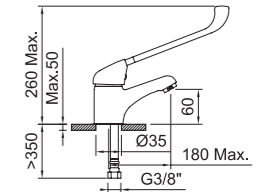

REF.	€	📦
94695 Cromado · Chrome	58,26	12
97935 Cromado · Chrome	72,26	12

LAVABO CON MANETA GERONTOLÓGICA Basin mixer with medical lever

Lavabo monomando con palanca gerontológica, aireador y flexibles 3/8" >350mm.
Single-lever basin mixer with medical lever, aerator and flexible hoses 3/8" >350mm.