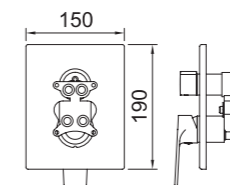

DUCHA EMPOTRAR 3-4 VIAS
Concealed shower mixer 3-4 outlets diverter