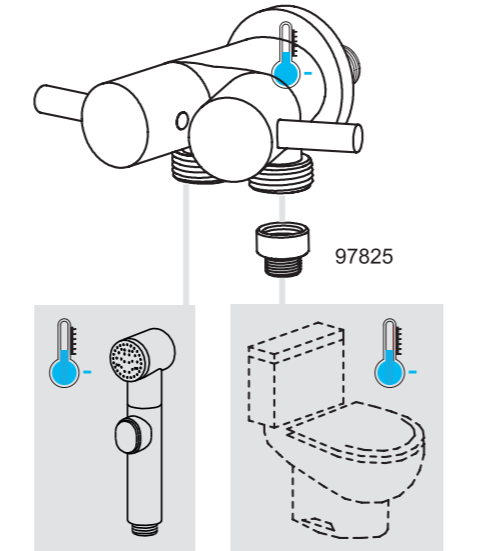

SHATTAF CAMEL

Ducha higiénica mural con salida cisterna.
Wall mounted shattaf with water tank outlet.

REF.	€	📦
97802 Cromado · Chrome	69,40	6

Ref. 97802

SHATTAF OASIS

Ducha higiénica mural con salida cisterna.
Wall mounted shattaf with water tank outlet.

REF.	€	📦
97803 Cromado · Chrome	64,30	6

Ref. 97803

SHATTAF SAHARA

Ducha higiénica mural con soporte integrado.
Wall mounted shattaf with support included.

REF.	€	📦
98442 Cromado · Chrome	56,91	20

Ref. 99442

SHATTAF TOUBKAL

Conjunto teléfono de ducha higiénica.
Shattaf handshower set.

REF.	€	📦
61119 Cromado · Chrome	26,86	20
61120 Negro · Black	38,13	20
62220 Gunmetal · Gunmetal	42,95	20
62221 Oro · Gold	42,95	20

SHATTAF SAHEL

Conjunto teléfono de ducha higiénica.
Shattaf handshower set.

REF.	€	📦
97809 Cromado · Chrome	18,41	20

SHATTAF NINA

Conjunto teléfono de ducha higiénica.
Shattaf handshower set.

REF.	€	📦
61131 Cromado · Chrome	37,45	20