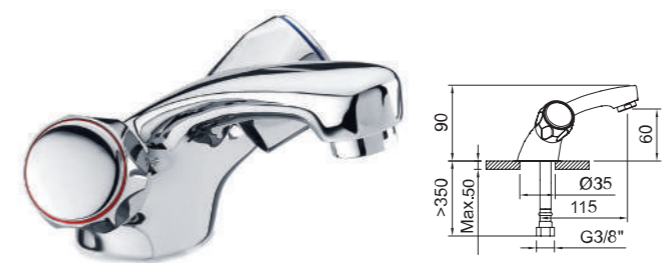

LAVABO 60
Basin mixer 60

Lavabo bimando con aireador y flexibles 3/8" >350mm.
Two-handed basin mixer with aerator and flexible hoses 3/8" >350mm.

REF.	€	📦
96084 Cromado · Chrome	67,15	12

● 96232 ● 96208 ● 60686
● 96233

ACS EPD®