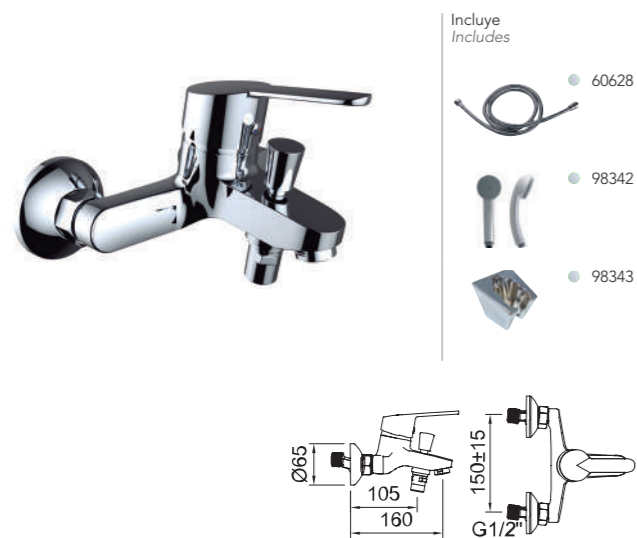

BAÑO-DUCHA
Bath-shower mixer

Baño-ducha monomando con aireador e inversor automático.
Single-lever bath-shower mixer with aerator and automatic diverter.

REF.	€	📦
98332 Cromado · Chrome	94,36	8
98340 Cromado · Chrome	85,36	8