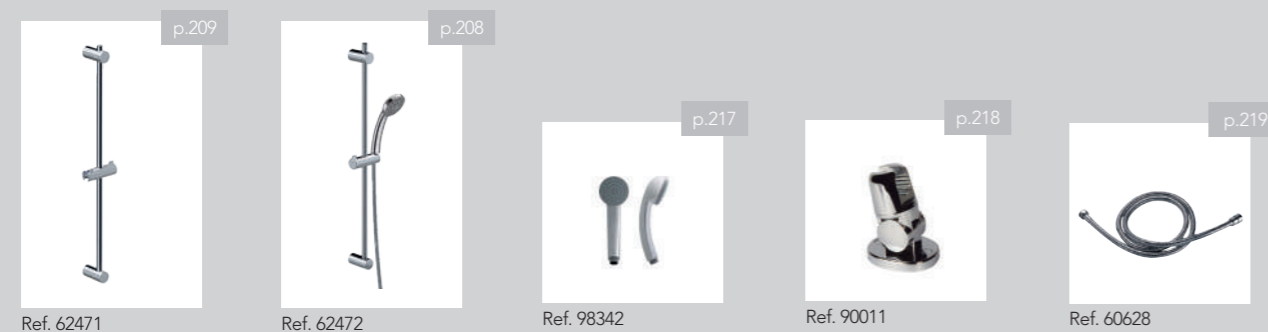

PRODUCTOS RELACIONADOS / Related products