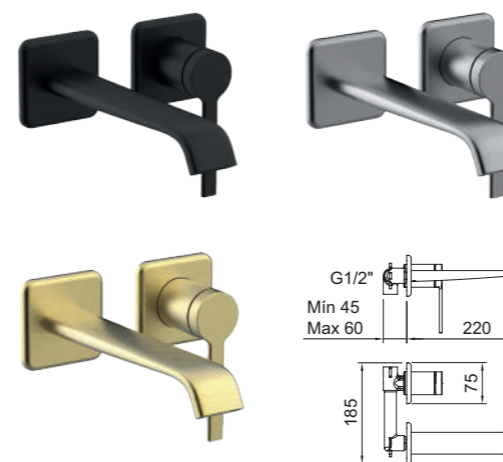

LAVABO EMPOTRAR Concealed basin

Lavabo empotrar 1/2" con aireador.
Concealed basin mixer 1/2" with aerator.

REF.	€	📦
62497 ● Negro · Black	153,75	8
62498 ● Gunmetal · Gunmetal	182,25	8
62499 ● Oro · Gold	182,25	8