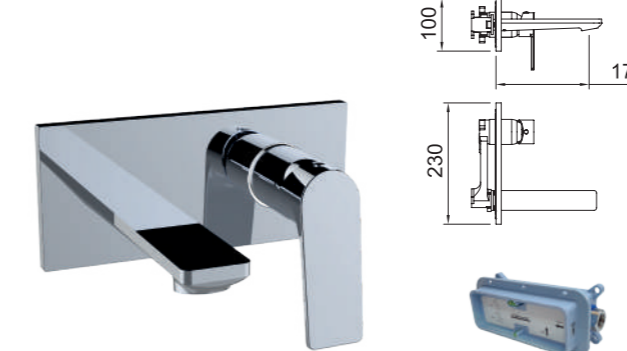

iclever basin - Ref.98703

Para lavabo empotrado
For the concealed basin mixer

LAVABO EMPOTRAR

Concealed basin

VOGUE XTREME

iclever basin 98703
Necesario - No incluido
Needed - Not included

Lavabo empotrar 1/2" con aireador.
Concealed basin mixer 1/2" with aerator.