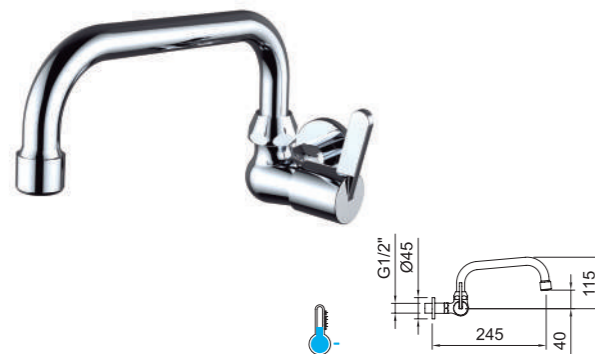

WITH2 GUAYAMA 180

Grifo fregadero con aireador y caño conformado giratorio.
Deck mounted sink with aerator and swivel tube spout.

REF.	€	📦
99793	35,17	10

GRIFO SIMPLE MURAL
Wall mounted single tap

S12 URBAN