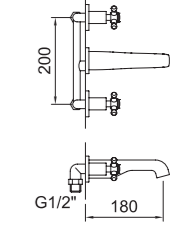

LAVABO EMPOTRAR
Concealed basin