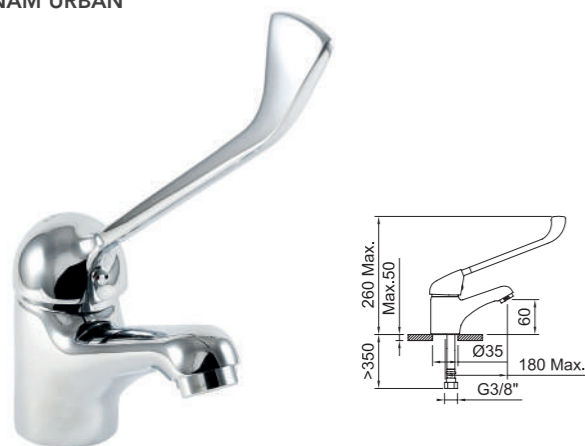

REF.	€	📦
99215 Cromado · Chrome	91,55	8

LAVABO CON MANETA GERONTOLÓGICA
Basin mixer with medical lever

PANAM URBAN

Lavabo monomando con palanca gerontológica, aireador y flexibles 3/8" >350mm.
Single-lever basin mixer with medical lever, aerator and flexible hoses 3/8" >350mm.