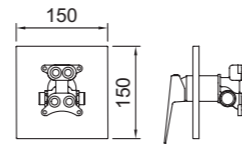

DUCHA EMPOTRAR 1 VÍA
Concealed shower mixer 1 outlet diverter

AGORA XTREME