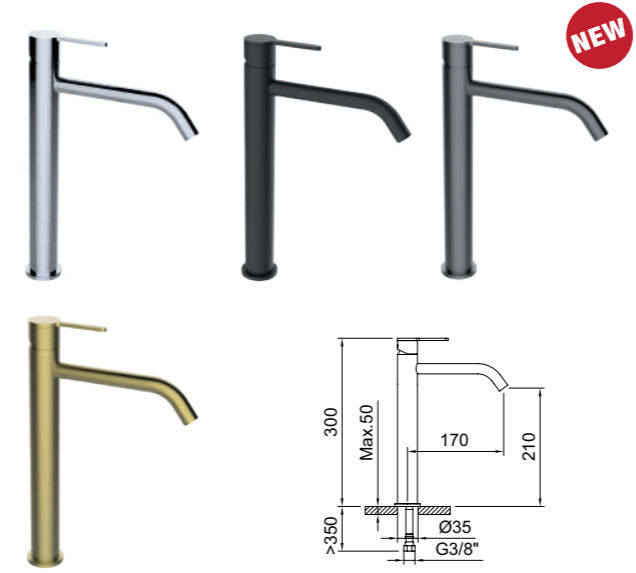

Contiene una caja pre-instalación
It contains a pre-installation box

61738
Vogue xtreme

Nexus

EspacioBaño / Bathroom

GRIFERÍA
TAPS & MIXERS

LAVABO 210
Basin mixer 210

LAVABO 75
Basin mixer 75

Lavabo alto monomando con aireador y flexibles 3/8" >350mm.
Single-lever tall basin mixer with aerator and flexible hoses 3/8" >350mm.