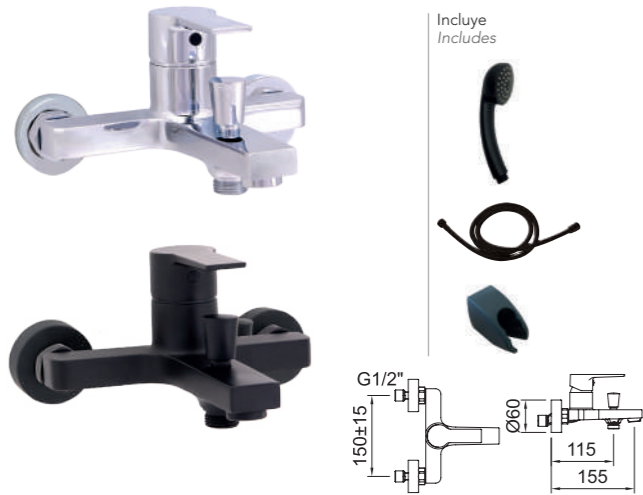

BAÑO-DUCHA
Bath-shower mixer

Baño-ducha monomando con aireador e inversor.
Single-lever bath-shower mixer with aerator and diverter.

REF.		€	
62133	● Cromado · Chrome	71,79	8
62143	● Negro · Black	78,97	8