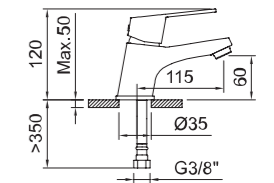

LAVABO 60
Basin mixer 60

Lavabo monomando con aireador y flexibles 3/8" >350mm.
Single-lever basin mixer with aerator and flexible hoses 3/8" >350mm.

REF.	€	📦
60520 Cromado · Chrome	58,26	12
60522 Cromado · Chrome	72,26	12