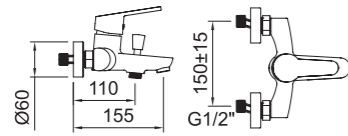

1. Incluye
   Includes
2. 99129
   - 60311
   - 99128