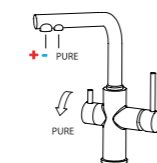

AIR ADVANCED
Mezcla de aire y agua
Air and water mixing device

Los rociadores y teléfonos Clever usan la tecnología AIR Advanced. Inyectando aire antes de la salida del agua, se consigue dar volumen a las gotas obteniendo una sensación más suave y confortable en la ducha.

Our technologically advanced Clever shower heads and handsets are equipped with AIR Advanced technology, which reduces water consumption by at least 30%.

WATER QUALITY
Grifería para equipos de calidad del agua
Purified water supply taps

Grifería especialmente diseñada para conducir agua procedente de equipos de agua tratada.

Specially designed faucets to deliver drinking water from water purifying equipment.