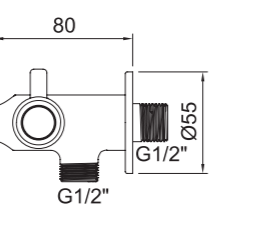

SHATTAF CAMEL

Ducha higiénica mural con salida cisterna.
Wall mounted shattaf with water tank outlet.

REF.	€	📦
97802 Cromado · Chrome	69,40	6

Ref. 97802

SHATTAF OASIS

Ducha higiénica mural con salida cisterna.
Wall mounted shattaf with water tank outlet.

REF.	€	📦
97803 Cromado · Chrome	64,30	6

Ref. 97803

SHATTAF SAHARA

Ducha higiénica mural con soporte integrado.
Wall mounted shattaf with support included.

REF.	€	📦
98442 Cromado · Chrome	56,91	20

Ref. 99442

SHATTAF TOUBKAL

Conjunto teléfono de ducha higiénica.
Shattaf handshower set.

REF.	€	📦
61119 Cromado · Chrome	26,86	20
61120 Negro · Black	38,13	20
62220 Gunmetal · Gunmetal	42,95	20
62221 Oro · Gold	42,95	20

SHATTAF SAHEL

Conjunto teléfono de ducha higiénica.
Shattaf handshower set.

REF.	€	📦
97809 Cromado · Chrome	18,41	20

SHATTAF NINA

Conjunto teléfono de ducha higiénica.
Shattaf handshower set.

REF.	€	📦
61131 Cromado · Chrome	37,45	20