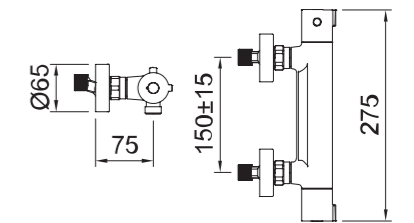

1. Incluye Includes
2. 60795
   - 61972
   - 61973
   - 61056
   - 62222
   - 62223
   - 61876
   - 61968
   - 61969