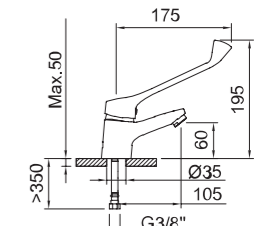

LAVABO CON MANETA GERONTOLÓGICA Basin mixer with medical lever

Lavabo monomando con palanca gerontológica, aireador y flexibles 3/8" >350mm.
Single-lever basin mixer with medical lever, aerator and flexible hoses 3/8" >350mm.

REF.	€	📦
99214 Cromado · Chrome	66,26	12

98237 60686 99217

Acabados disponibles
Available finishes:

Cromado
Chrome

S12 urban