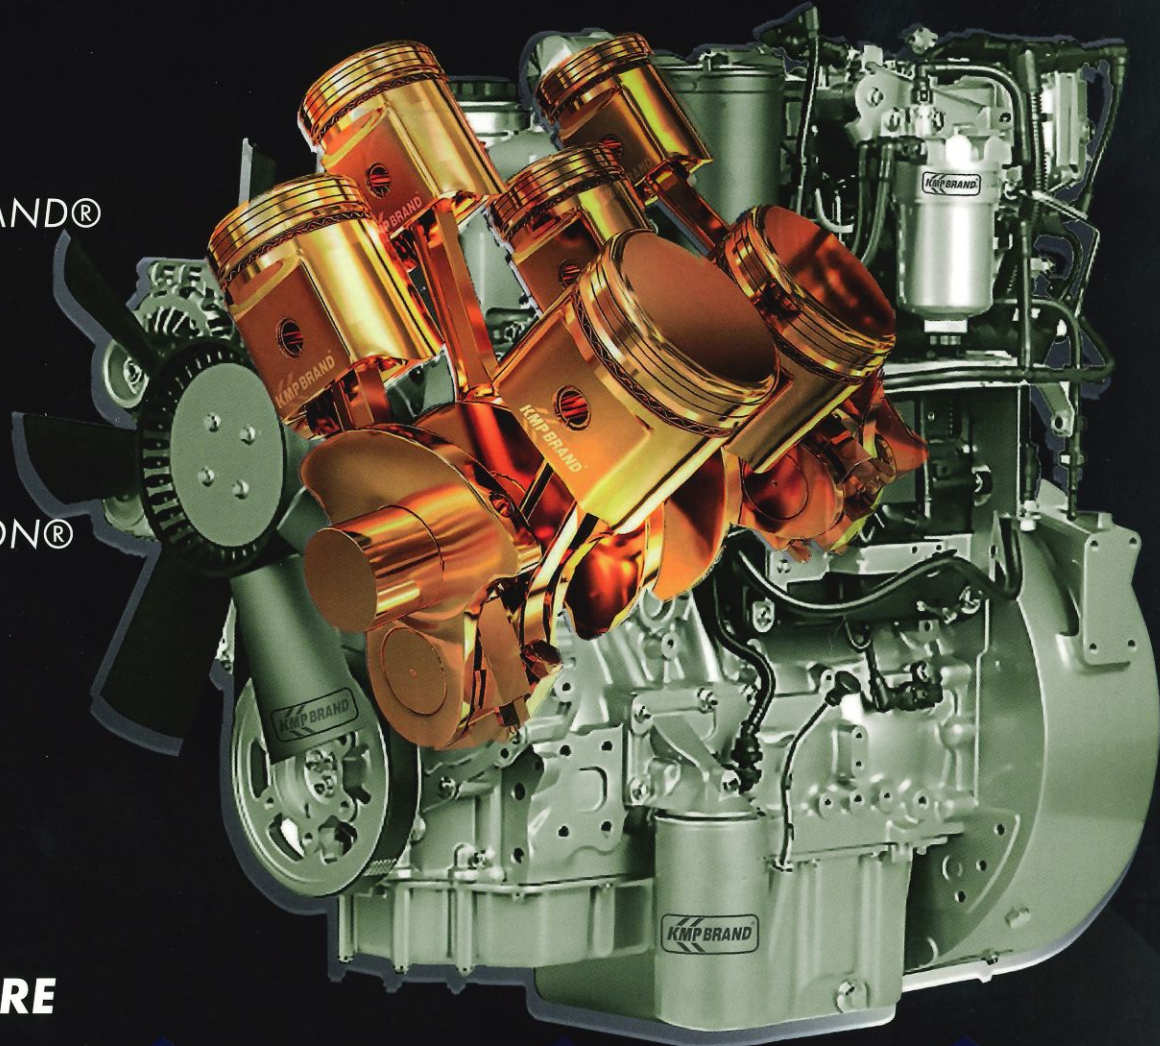

PREMIUM DIESEL ENGINE & COMPONENT PARTS

REPLACEMENT PARTS SUITABLE FOR:

- CASE IH®
- CATERPILLAR®
- CUMMINS®
- DETROIT DIESEL®
- FORD NEW HOLLAND®
- IVECO TECTOR®
- JOHN DEERE®
- KOMATSU®
- MASSEY FERGUSON®
- NEF®
- PERKINS®