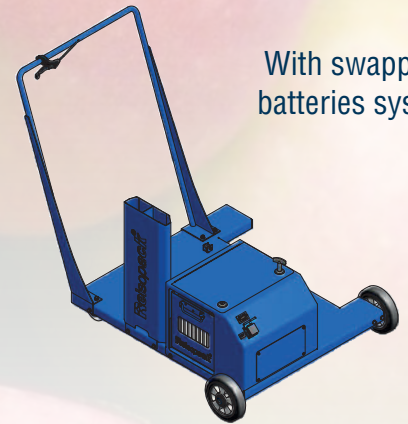

# 28 Series

## Strapping Machine Horizontal Semiautomatic

The easiest way  
of pallet strapping

- Strapping height manually adjustable without effort.
- Bobbin holder located on the base for an easy coil change.
- Easy to transport to the place of operation.

Model: 2820

With swappable  
batteries system

Model: 2830

With batteries  
system

Model: 2840

Without batteries  
system