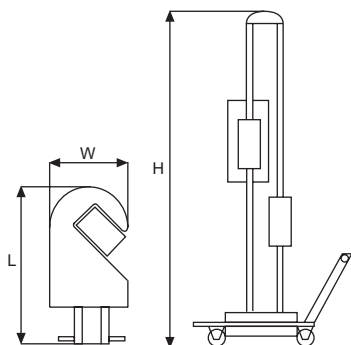

Xtenser

POWER PRE-STRETCH 100%

MODELS	max useful pallet height	H (mm)	L (mm)	W (mm)	weight	autonomy	max diameter film coil	core types of film coil
XTENSER 2.0	2.0	2110	1150	570	135 kg	25 pallet	145 mm	50-76 mm
XTENSER 2.4	2.4	2472	1150	570	137 kg	25 pallet	145 mm	50-76 mm