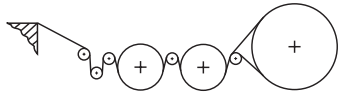

Xtenser

POWER PRE-STRETCH 100%

MODELS	max useful pallet height	H (mm)	L (mm)	W (mm)	weight	autonomy	max diameter film coil	core types of film coil
XTENSER 2.0	2.0	2110	1150	570	135 kg	25 pallet	145 mm	50-76 mm
XTENSER 2.4	2.4	2472	1150	570	137 kg	25 pallet	145 mm	50-76 mm