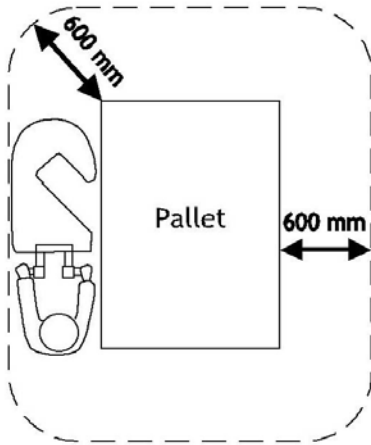

Xtenser

POWER PRE-STRETCH 100%

MODELS	max useful pallet height	H (mm)	L (mm)	W (mm)	weight	autonomy	max diameter film coil	core types of film coil
XTENSER 2.0	2.0	2110	1150	570	135 kg	25 pallet	145 mm	50-76 mm
XTENSER 2.4	2.4	2472	1150	570	137 kg	25 pallet	145 mm	50-76 mm