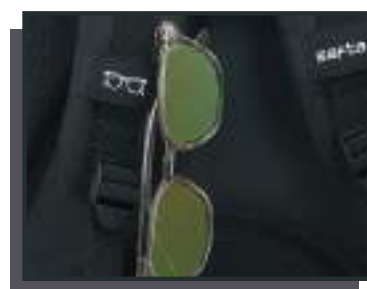

Multi-purpose pocket
Main pocket with large capacity prepared to carry a 14,1" laptop.

Colgadores
Ideales para colgar las gafas y tenerlas siempre "a mano".

Hangers
Perfect to hang the sunglasses to have them always on hand.