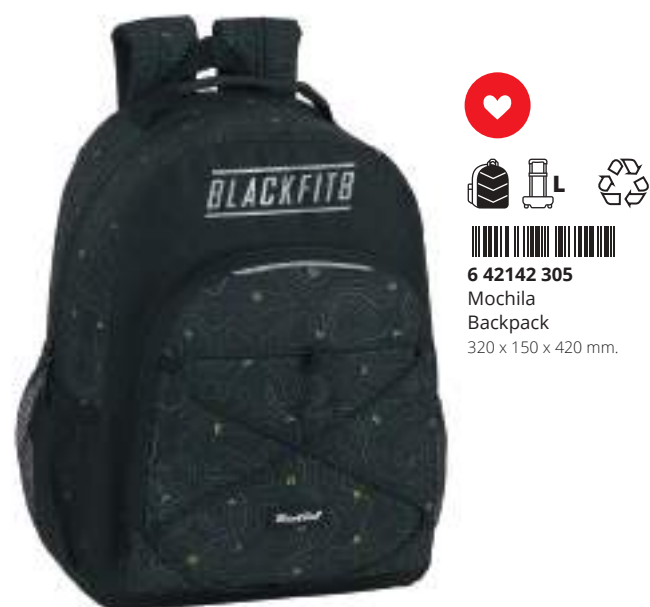

MATERIAL RECICLADO
RECYCLED MATERIAL

Blackfit8®

TOPOGRAPHY