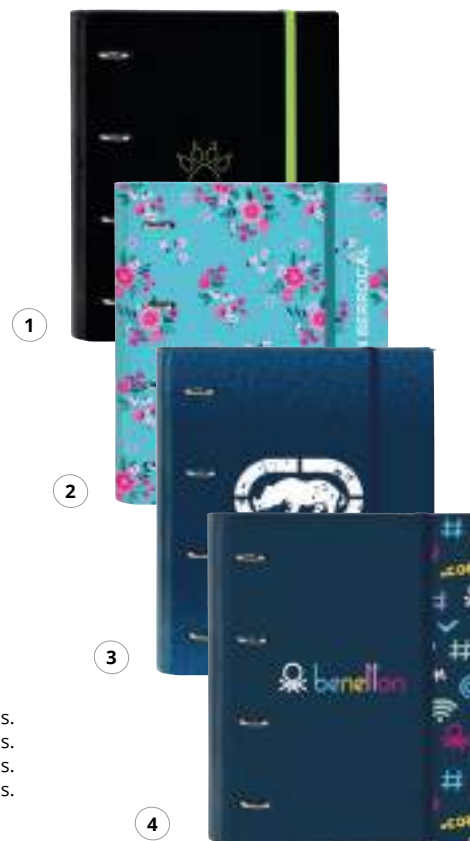

5 42171 966

Exp. carpetas 4 anillas 30mm c/recambio marcas
Display box of A4 cardboard ring binders 4 rings with refill 100 sheets
290 x 340 x 340 mm.

8 carpetas 4 anillas 30mm con recambio mod.666
Medidas: 270 x 35 x 320 mm.
8 A4 cardboard ring binders 4 rings with refill 100 sheets style 666
Size: 270 x 35 x 320 mm.

Contenido / Content

1. 5 12103 666 | Kelme	2 Uds.
2. 5 12136 666 | VMB	2 Uds.
3. 5 12144 666 | Ecko Unltd.	2 Uds.
4. 5 12151 666 | Benetton	2 Uds.