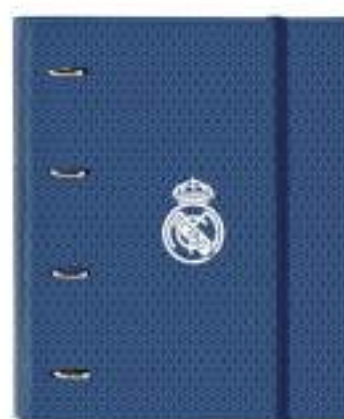

5 12124 666
Carpeta 4 anillas de
30 mm. con goma,
recambio de 100 hojas
A4 y 4 separadores
Cardboard binder with
4 rings of 30 mm. with
an elastic, A4 100 sheets
refill and 4 dividers
270 x 35 x 320 mm.