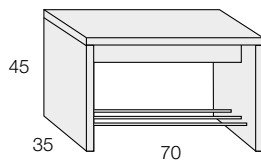

M89.Z	BANQUETA ZAPATERO 75x35cm. <i>Bench shoe furniture 75x35cm.</i>	230