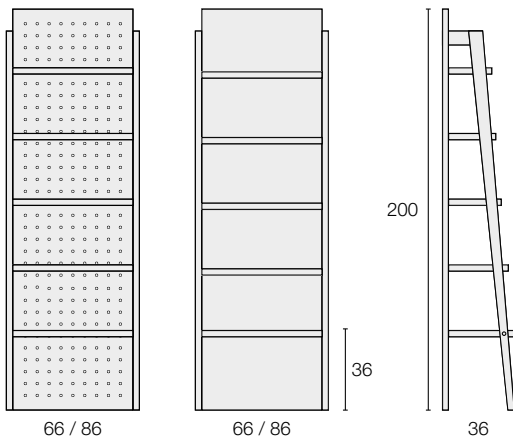

M87.166	ESTANTERÍA PERFORADA	66cm. 613
M87.186	<i>Perforated book stand</i>	86cm. 797
M87.066	ESTANTERÍA LISA	66cm. 550
M87.086	<i>Smooth book stand</i>	86cm. 750

* NOTA: TRASERA PERFORADA O LISA, PATAS CONTRACHAPADO HAYA DE 30MM ESPESOR, ESTANTES LACADO HAYA DE ESPESOR 30MM.

* Note: Perforated or smooth back, beech plywood legs 30mm thick, shelves lacquered beech 30mm.thick.