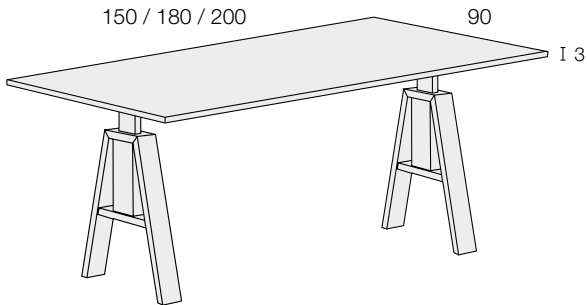

MESAS / TABLES

ESTRUCTURA HAYA NATURAL.
NATURAL BEECH STRUCTURE.

mod. arquitectur

REFERENCIA	DESCRIPCIÓN	PUNTOS	
M74.15	MESA "ARQUITECTUR". ENCIMERA LACADA HAYA. REGULABLE 3 NIVELES. [73 / 78 / 83 cm] "Arquitectur" table. Top beech lacquered. Adjustable 3 levels. [73 / 78 / 83 cm]	150cm.	790
M74.18		180cm.	850
M74.20		200cm.	940

ENCIMERAS / TOPS

HAYA NATURAL. LACADO.
NATURAL BEECH. LACQUERED.

REFERENCIA	DESCRIPCIÓN	PUNTOS	
M70	ENCIMERA RECTA (Min.1m) M.L.	54cm	175
M71		64cm	195

FORMAS DISEÑO CLIENTE. FORMS CLIENT DESIGN.

M70.H	FORMATO / FORMAT:	175
M70.B	H, M = a + b x m.lineal	
M70.M	B, D, F = largo x m.lineal	175
M70.D	Incremento cada mesa al precio.	80
M70.F	Increase each table at the price.