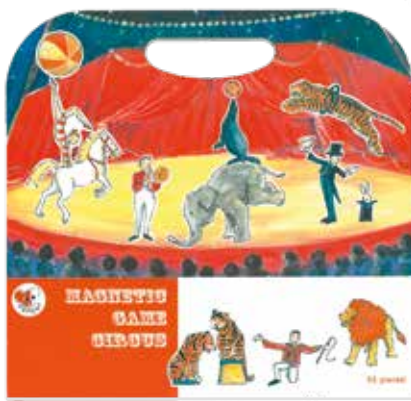

630664 Magnetic game circus
5/24 cm / open: 25/67,5 cm (4p)
With a lot of detachable magnetic pieces
+3