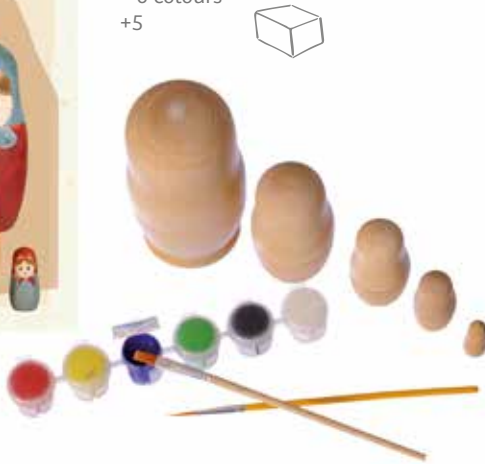

630512 Matrioshka to paint
10/ 10/20 cm (4p)
Paint you own matrioshka.
In the nice printed box:
• 5 wooden matrioshkas
• 2 paintbrushes
• 6 colours
+5