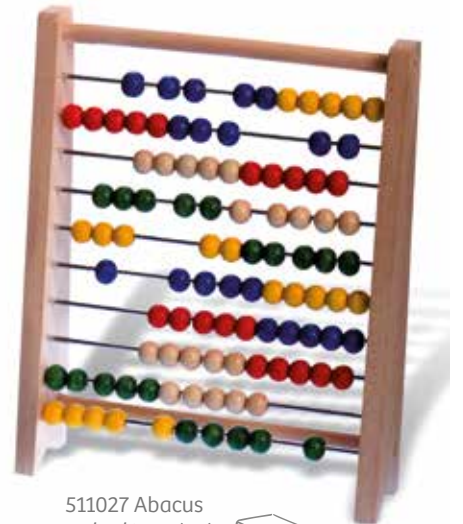

511027 Abacus
24/31/6 cm (4p)