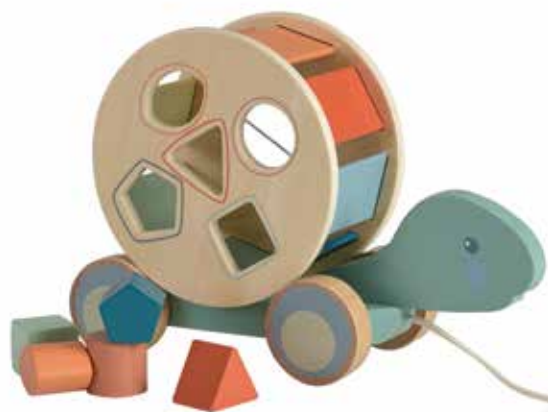

follow us:

PACKED IN:

591023 Pull-along turtle
27/10/19 cm (2p)

360002 Elisa turtle lamp
31/21/14 cm (2p)

511102 Car transport truck
27/8/11 cm (2p)
with rubber wheels

511089 Stacking cheese
17/6,5/13 cm (4p)