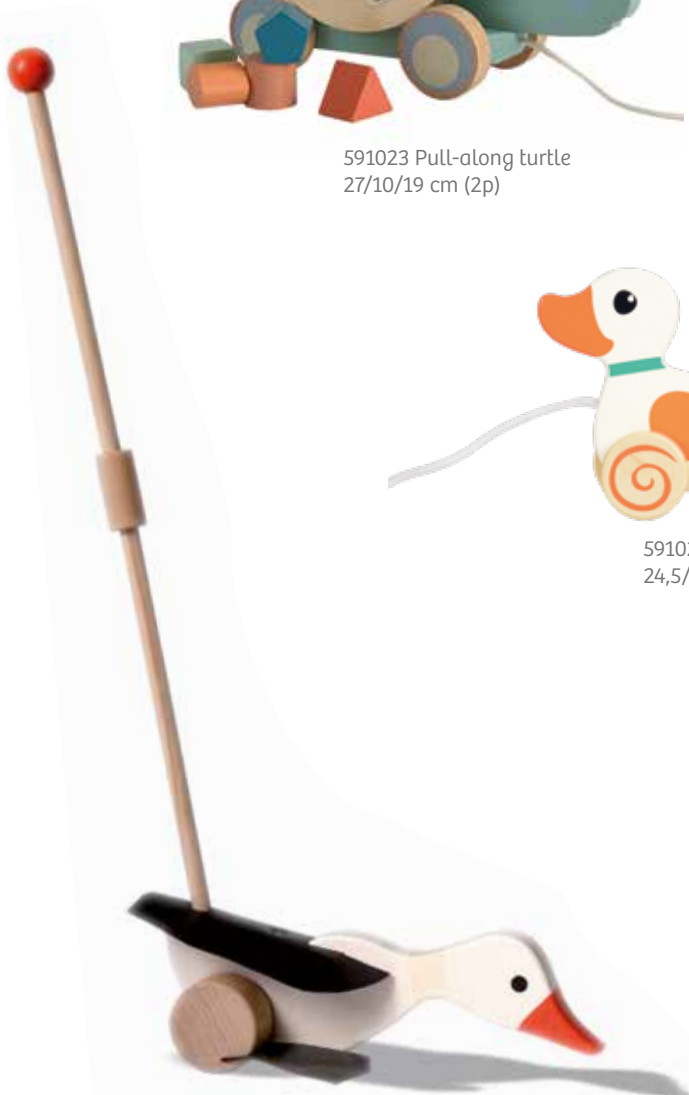

640014 Fabric books
Jungle/Farm/Transport/Baby animals
15 x 15 x 3 cm (12p assorted)

591019 Pull-along train • 39/7,5/9,5 cm (2p)
+12M

591017 Pull-along snake
34/8/6,5 cm (2p)
+12M

591020 Pull-along cat
19/9/15 cm (2p)
+12M

591023 Pull-along turtle
27/10/19 cm (2p)

591018 Pull-along funny dog • 19/10/7 cm (2p)
+12M

591021 Pull along duck mammy & baby
24,5/12,5/5,8 cm (2p) +12M

591010 Push along goose • H: 67 cm (2p)
+12M

511078 Animal blocks in a case
20/20/6 cm (4p)
+ 12M