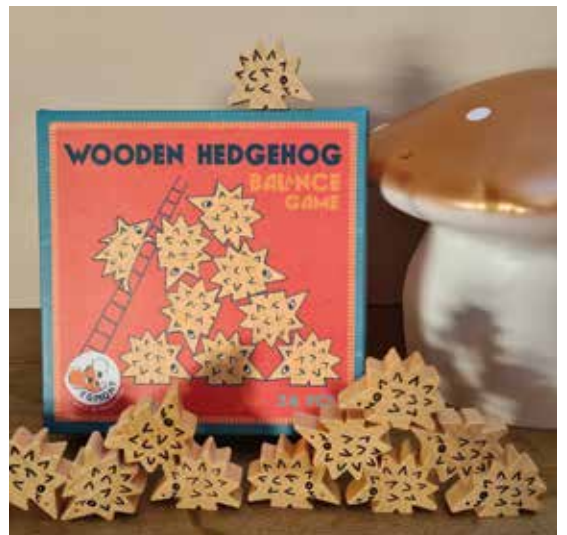

571011 5 Wooden dice
+ 50 sheets with scores
dice size: 5,5 / 5,5/5,5 cm
9 cm ø / 35 cm H (4p)
+5

550153 Bells horn pirate/stars
(4 p ass in a display)
17,5 cm long

550152 Bicycle bells 3 (12 p ass in a display)
5 cm ø

600011 Wooden giant mikado • 24 pcs 75 cm long
76,5/13/3,5 cm (2p)
+5

600012 Wooden croquet • 4 players
77/15/8 cm (2p)
+5

550337 Magnetic dartboard
+ 3 darts
21 cm Ø (4p)

600015 giant wooden 4
58/42,5/5 cm (2p) +3

570134 Chess • 29/29/3 cm (2 p)
The classic strategy game for 2 players.
Wooden cassette with handmade chess figures. +6

570136 Wooden hedgehog game
24 pcs
17/17/4,5 cm (4p)

570126 Marble game
12,8 x 12,8 x 3,8 cm (6p)
40 marbles and 6 very stiff soldiers.
Aim and shoot away to make them fall
and then count your points. + 5