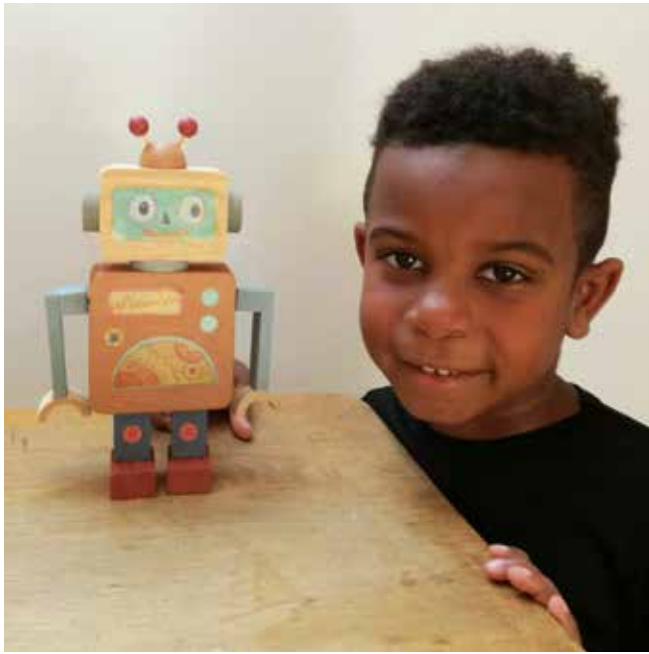

630549 Wooden robot to paint
20/20/4 cm (4p)
All the material to paint and
assemble a wooden robot!
+ stickers for decoration.
+5

630512 Matrioshka to paint
10/ 10/20 cm (4p)
Paint you own matrioshka.
In the nice printed box:
• 5 wooden matrioshkas
• 2 paintbrushes
• 6 colours
+5