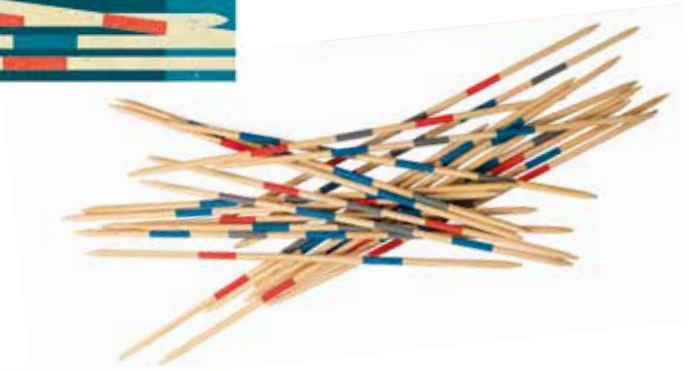

600012 Wooden croquet • 4 players
77/15/8 cm (2p)
+5