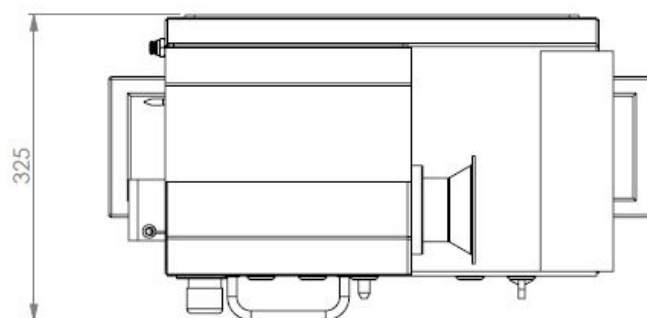

FOOD TECHNOLOGY

SAUSAGE PEELER

MSP-3008

PELADORA DE SALCHICHAS

MSP-3008

FOOD TECHNOLOGY