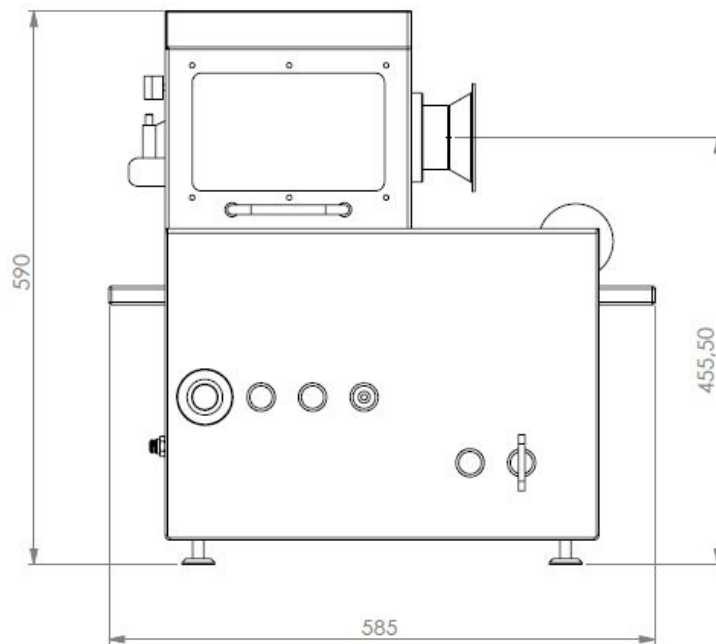

FOOD TECHNOLOGY

SAUSAGE PEELER

MSP-3008

PELADORA DE SALCHICHAS

MSP-3008

FOOD TECHNOLOGY