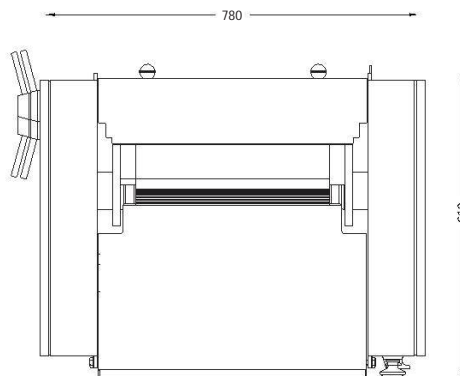

Due to the high degree of customization possibilities, technical data of the final product may vary.